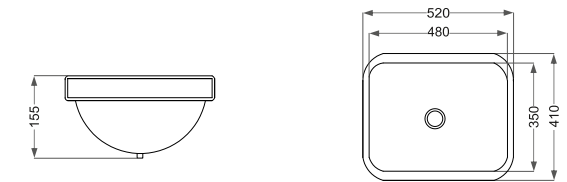

Romina
(رومينا) (زير سنگي)

Name Of Product	Technical Code	Weight(Kg)±%5
Under Counter	37-61-52	6.900