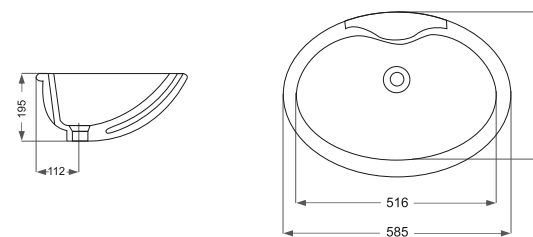

Persian

پرشین (زیرسنگی)

Name Of Product	Technical Code	Weight(Kg)±%5
Under counter 58	37-37-58	9.100