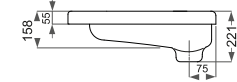

Crystal
کریستال

Name Of Product	Technical Code	Weight(Kg)±%5
Asian W.C Flat (Close Rim)58	12-52-58	13.600