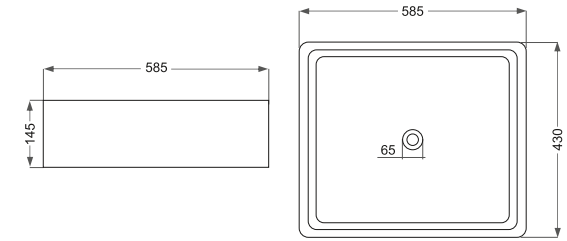

SPA

اس پی ای (روسنکی)

Name Of Product	Technical Code	Weight(Kg)±%5
Top Counter 59	36-62-59	18.100

SPA

اس پی ای (زیرسنکی)