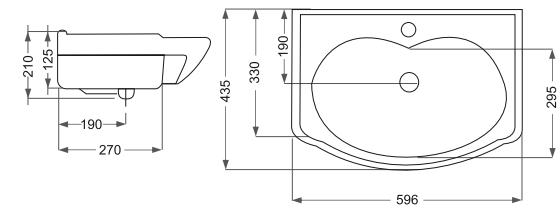

Elena
النا ٨٠

Name Of Product	Technical Code	Weight(Kg)±%5
Counter Basin 80	38-60-80	16.900

Elegant
الكانت ٨٠

Name Of Product	Technical Code	Weight(Kg)±%5
Counter Basin 80	38-46-80	19.700

Classic
كلاسيك ٦٠