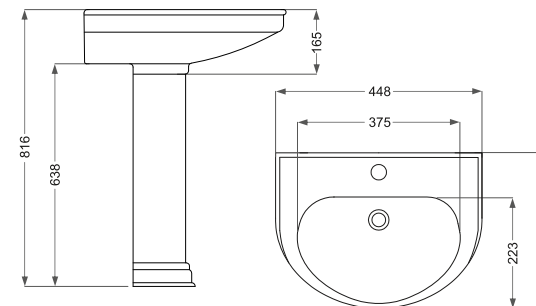

Zarrin
زرین

Name Of Product	Technical Code	Weight(Kg)±%5
Wash Basin 65	10-34-65	18.600
Pedestal	11-34-64	8.750

Classic
کلاسیک

Name Of Product	Technical Code	Weight(Kg)±%5
Wash Basin 54	10-43-54	10.200
Wash Basin 66	10-43-66	15.600
Wash Basin 86	10-43-86	25.820
Pedestal 66	11-43-66	12.000
Pedestal 67	11-43-67	12.900
Pedestal 64	11-43-64	15.900

Diana
دیانا

Name Of Product	Technical Code	Weight(Kg)±%5
Wash Basin 55	10-44-55	10.000
Pedestal 64	11-44-64	7.000

Diana
دیانا

Name Of Product	Technical Code	Weight(Kg)±%5
Wash Basin Corner 47	10-44-47	8.200
Pedestal 64	11-44-64	7.000

Vista
ویستا

Name Of Product	Technical Code	Weight(Kg)±%5
Wash Basin 44	10-57-44	8.100
Pedestal 64	11-44-64	7.000

Morvarid
مروارید

Name Of Product	Technical Code	Weight(Kg)±%5
Wash Basin 65	10-27-65	16.500
Pedestal	11-27-66	9.200