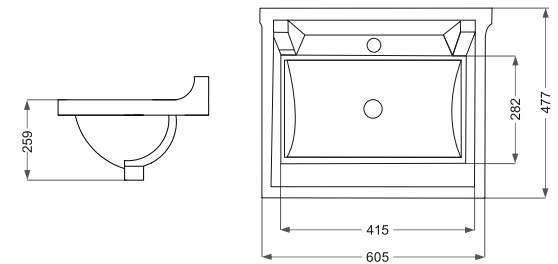

Tania
تانيا ٦٠

Name Of Product	Technical Code	Weight(Kg)±%5
Counter Basin 60	38-59-60	11.450