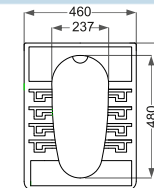

Romina
رومینا

Name Of Product	Technical Code	Weight(Kg)±%5
Asian W.C Flat (Close Rim) 58	12-61-58	14.400
Asian W.C Flat (Close Rim) 50	12-61-50	11.500