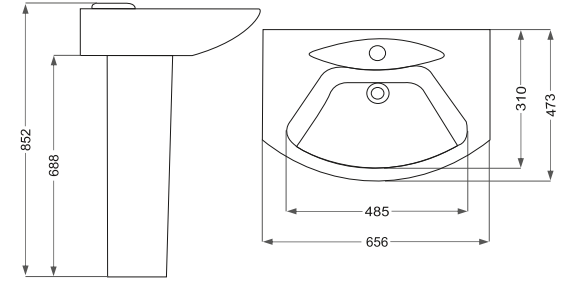

Elegant
الگانت

Name Of Product	Technical Code	Weight(Kg)±%5
Wash Basin 65 L	10-46-65	15.300
Wash Basin 54 S	10-46-54	11.600
Pedestal 69 L	11-46-69	12.000
Pedestal 70 S	11-46-70	10.500