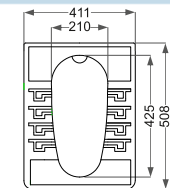

Romina
رومینا

Name Of Product	Technical Code	Weight(Kg)±%5
Asian W.C Flat (Close Rim) 58	12-61-58	14.400
Asian W.C Flat (Close Rim) 50	12-61-50	11.500