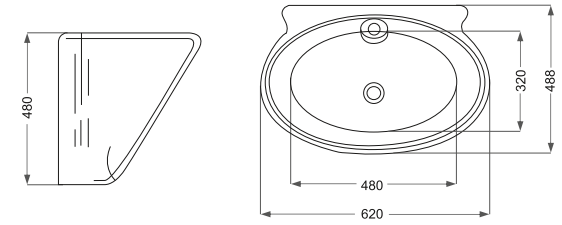

Name Of Product	Technical Code	Weight(Kg)±%5
Counter Basin 60	38-96-60	12.000

Verona

ورونا ۶۰

Name Of Product	Technical Code	Weight(Kg)±%5
Counter Basin 60	38-91-60	12.000

Classic

کلاسیک (پایه سرخود)

Name Of Product	Technical Code	Weight(Kg)±%5
Wash Basin half pedestal	10-43-63	23.900