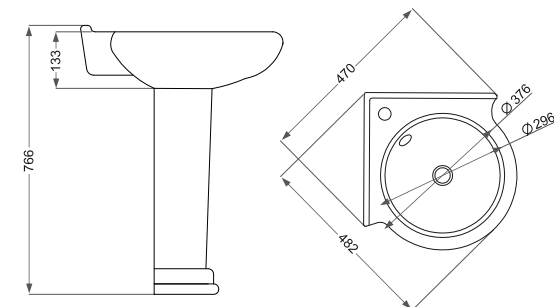

Zarrin
زرین

Name Of Product	Technical Code	Weight(Kg)±%5
Wash Basin 65	10-34-65	18.600
Pedestal	11-34-64	8.750

Classic
کلاسیک

Name Of Product	Technical Code	Weight(Kg)±%5
Wash Basin 54	10-43-54	10.200
Wash Basin 66	10-43-66	15.600
Wash Basin 86	10-43-86	25.820
Pedestal 66	11-43-66	12.000
Pedestal 67	11-43-67	12.900
Pedestal 64	11-43-64	15.900

Diana
دیانا

Name Of Product	Technical Code	Weight(Kg)±%5
Wash Basin 55	10-44-55	10.000
Pedestal 64	11-44-64	7.000

Diana
دیانا

Name Of Product	Technical Code	Weight(Kg)±%5
Wash Basin Corner 47	10-44-47	8.200
Pedestal 64	11-44-64	7.000