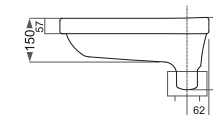

Romina
رومینا

Name Of Product	Technical Code	Weight(Kg)±%5
Asian W.C Flat (Close Rim) 58	12-61-58	14.400
Asian W.C Flat (Close Rim) 50	12-61-50	11.500