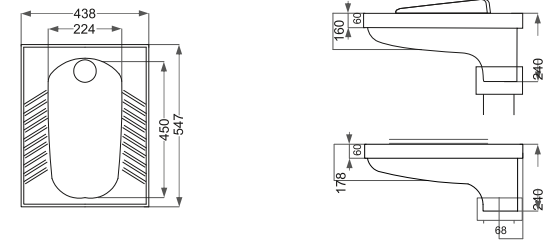

Royal
روپال

Name Of Product	Technical Code	Weight(Kg)±%5
Asian W.C Deep	12-40-54	12.600
Asian W.C Medical	12-40-55	13.100