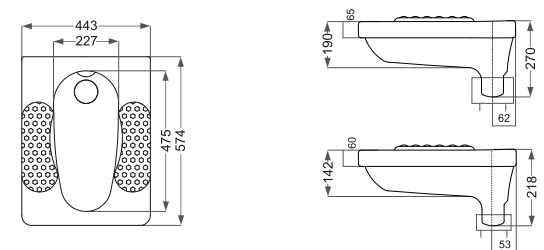

Classic
کلاسیک

Name Of Product	Technical Code	Weight(Kg)±%5
Asian W.C Deep	12-43-58	14.300
Asian W.C Flat	12-43-57	13.500