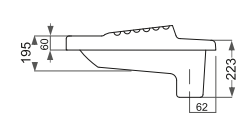

Negin
نگین

Name Of Product	Technical Code	Weight(Kg)±%5
Siphonic Asian W.C	12-23-56	16.600
Siphonless Asian W.C	12-23-57	16.100