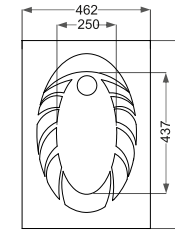

Name Of Product	Technical Code	Weight(Kg)±%5
Water Closet 61	13-91-61	33.900

Delta
دلٹا

Name Of Product	Technical Code	Weight(Kg)±%5
Water Closet S-trap	13-54-45	14.600
Water Closet P-trap	13-54-46	14.400

Aida
آیدا

Name Of Product	Technical Code	Weight(Kg)±%5
Water Closet P-trap	13-51-67	20.600
Cistern	14-51-32	8.00

Parmis
پارمیس

Name Of Product	Technical Code	Weight(Kg)±%5
Water Closet P-trap	13-53-64	20.100
Cistern	14-53-30	7.500

Parmida
پارمیدا

Name Of Product	Technical Code	Weight(Kg)±%5
Asian W.C Flat (Close Rim) 58	12-63-58	15.300

Elegant
الكانت

Name Of Product	Technical Code	Weight(Kg)±%5
Asian W.C Flat (Close Rim) 57	12-46-57	14.700
Asian W.C Deep (Close Rim) 58	12-46-58	15.500