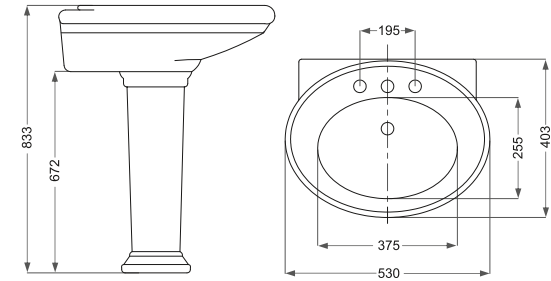

Capris
کاپریس

Name Of Product	Technical Code	Weight(Kg)±%5
Wash Basin 66	10-49-66	14.500
Wash Basin 53	10-49-53	9.500
Pedestal	11-49-68	8.900