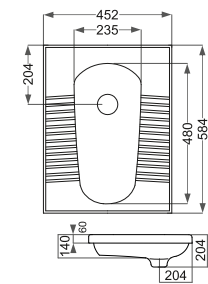

Aida
آیدا

Name Of Product	Technical Code	Weight(Kg)±%5
Water Closet P-trap	13-51-67	20.600
Cistern	14-51-32	8.00

Parmis
پارمیس

Name Of Product	Technical Code	Weight(Kg)±%5
Water Closet P-trap	13-53-64	20.100
Cistern	14-53-30	7.500

Parmida
پارمیدا

Name Of Product	Technical Code	Weight(Kg)±%5
Asian W.C Flat (Close Rim) 58	12-63-58	15.300

Elegant
الكانت

Name Of Product	Technical Code	Weight(Kg)±%5
Asian W.C Flat (Close Rim) 57	12-46-57	14.700
Asian W.C Deep (Close Rim) 58	12-46-58	15.500

Delta
دلٹا

Name Of Product	Technical Code	Weight(Kg)±%5
Asian W.C Flat S	12-54-49	9.850
Asian W.C Deep S	12-54-50	10.450
Asian W.C Flat L	12-54-57	12.000
Asian W.C Deep L	12-54-58	12.500

Royal
روپال

Name Of Product	Technical Code	Weight(Kg)±%5
Asian W.C Deep	12-40-54	12.600
Asian W.C Medical	12-40-55	13.100