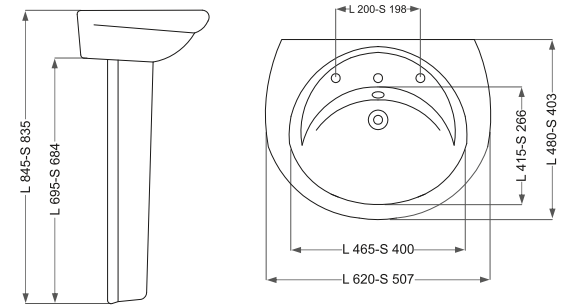

Diamond
دایاموند

Name Of Product	Technical Code	Weight(Kg)±%5
Wash Basin 50 S	10-41-50	9.400
Wash Basin 62 L	10-41-62	12.800
Pedestal 50 S	11-41-68	9.200
Pedestal 69 L	11-41-69	10.700