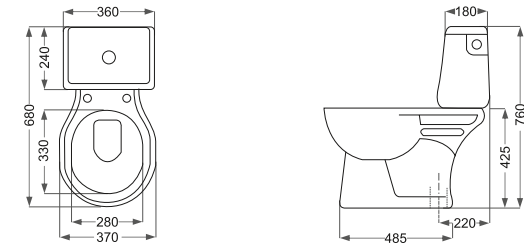

Name Of Product	Technical Code	Weight(Kg)±%5
Water Closet S-trap	13-22-65	22.000
Water Closet P-trap	13-22-66	20.780
cistern	14-22-33	7.300