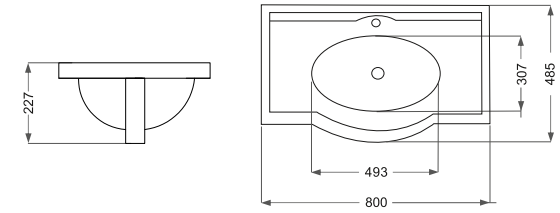

Elena
النا ٨٠

Name Of Product	Technical Code	Weight(Kg)±%5
Counter Basin 80	38-60-80	16.900

Elegant
الكانت ٨٠

Name Of Product	Technical Code	Weight(Kg)±%5
Counter Basin 80	38-46-80	19.700

Classic
كلاسيك ٦٠