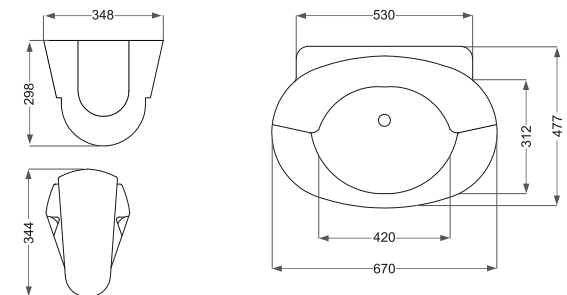

Royal
رویال

Name Of Product	Technical Code	Weight(Kg)±%5
Wash Basin 65	10-40-65	14.900
Pedestal	11-40-35	6.800