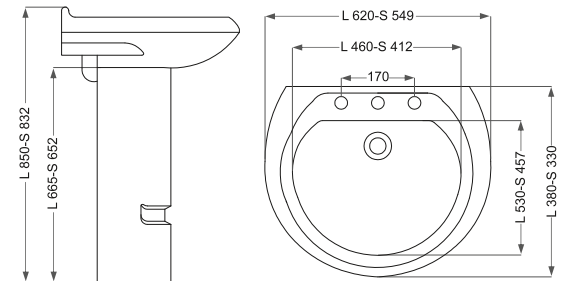

Capris
کاپریس (سرشویی)

Name Of Product	Technical Code	Weight(Kg)±%5
Barber saloon Basin	24-49-66	18.200
Pedestal	11-49-70	11.200

Royal
رویال

Name Of Product	Technical Code	Weight(Kg)±%5
Wash Basin 65	10-40-65	14.900
Pedestal	11-40-35	6.800

Diamond
دایاموند

Name Of Product	Technical Code	Weight(Kg)±%5
Wash Basin 50 S	10-41-50	9.400
Wash Basin 62 L	10-41-62	12.800
Pedestal 50 S	11-41-68	9.200
Pedestal 69 L	11-41-69	10.700

Firouzeh
فیروزه

Name Of Product	Technical Code	Weight(Kg)±%5
Wash Basin 52 S	10-26-52	11.290
Wash Basin 62 L	10-26-62	14.780
Pedestal L	11-26-66	10.000
Pedestal S	11-26-64	7.700