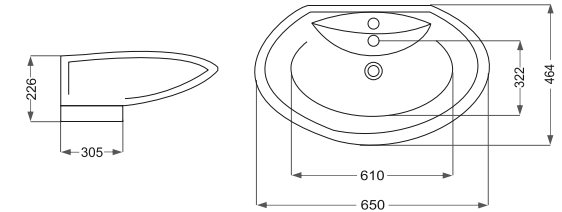

Classic

کلاسیک (روستگی)

Name Of Product	Technical Code	Weight(Kg)±%5
Over counter 65	36-43-65	16.100