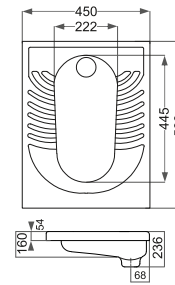

Name Of Product	Technical Code	Weight(Kg)±%5
Water Closet 61	13-91-61	33.900

Delta
دلٹا

Name Of Product	Technical Code	Weight(Kg)±%5
Water Closet S-trap	13-54-45	14.600
Water Closet P-trap	13-54-46	14.400

Aida
آیدا

Name Of Product	Technical Code	Weight(Kg)±%5
Water Closet P-trap	13-51-67	20.600
Cistern	14-51-32	8.00

Parmis
پارمیس

Name Of Product	Technical Code	Weight(Kg)±%5
Water Closet P-trap	13-53-64	20.100
Cistern	14-53-30	7.500

Parmida
پارمیدا

Name Of Product	Technical Code	Weight(Kg)±%5
Asian W.C Flat (Close Rim) 58	12-63-58	15.300

Elegant
الكانت

Name Of Product	Technical Code	Weight(Kg)±%5
Asian W.C Flat (Close Rim) 57	12-46-57	14.700
Asian W.C Deep (Close Rim) 58	12-46-58	15.500

Delta
دلٹا

Name Of Product	Technical Code	Weight(Kg)±%5
Asian W.C Flat S	12-54-49	9.850
Asian W.C Deep S	12-54-50	10.450
Asian W.C Flat L	12-54-57	12.000
Asian W.C Deep L	12-54-58	12.500

Royal
روپال

Name Of Product	Technical Code	Weight(Kg)±%5
Asian W.C Deep	12-40-54	12.600
Asian W.C Medical	12-40-55	13.100