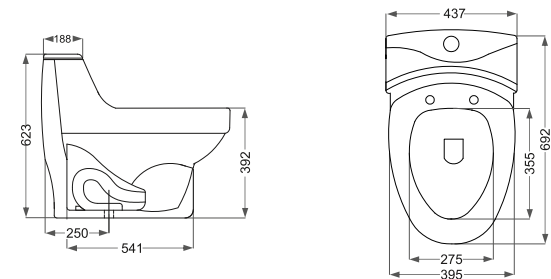

Name Of Product	Technical Code	Weight(Kg)±%5
Water Closet 69	13-50-69	37.900