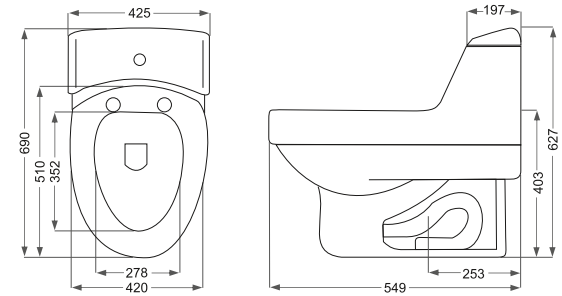

Name Of Product	Technical Code	Weight(Kg)±%5
Water Closet 67	13-46-67	39.900