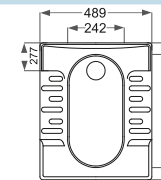

Name Of Product	Technical Code	Weight(Kg)±%5
Asian W.C Deep	12-43-58	14.300
Asian W.C Flat	12-43-57	13.500

Crystal
کریستال

Name Of Product	Technical Code	Weight(Kg)±%5
Asian W.C Flat (Close Rim)58	12-52-58	13.600

Romina
رومینا

Name Of Product	Technical Code	Weight(Kg)±%5
Asian W.C Flat (Close Rim) 58	12-61-58	14.400
Asian W.C Flat (Close Rim) 50	12-61-50	11.500

Negin
نگین

Name Of Product	Technical Code	Weight(Kg)±%5
Siphonic Asian W.C	12-23-56	16.600
Siphonless Asian W.C	12-23-57	16.100