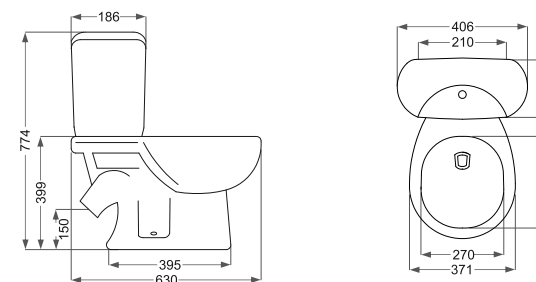

Parmis
پارمیس

Name Of Product	Technical Code	Weight(Kg)±%5
Water Closet P-trap	13-53-64	20.100
Cistern	14-53-30	7.500