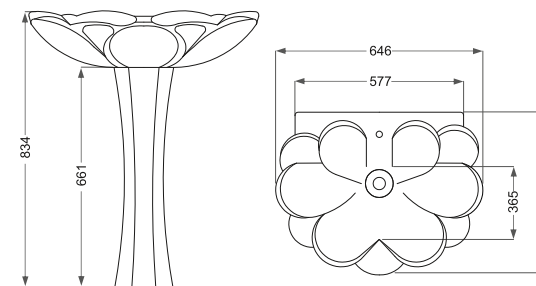

Zarrin
زرین

Name Of Product	Technical Code	Weight(Kg)±%5
Wash Basin 65	10-34-65	18.600
Pedestal	11-34-64	8.750

Classic
کلاسیک

Name Of Product	Technical Code	Weight(Kg)±%5
Wash Basin 54	10-43-54	10.200
Wash Basin 66	10-43-66	15.600
Wash Basin 86	10-43-86	25.820
Pedestal 66	11-43-66	12.000
Pedestal 67	11-43-67	12.900
Pedestal 64	11-43-64	15.900

Diana
دیانا

Name Of Product	Technical Code	Weight(Kg)±%5
Wash Basin 55	10-44-55	10.000
Pedestal 64	11-44-64	7.000

Diana
دیانا

Name Of Product	Technical Code	Weight(Kg)±%5
Wash Basin Corner 47	10-44-47	8.200
Pedestal 64	11-44-64	7.000

Vista
ویستا

Name Of Product	Technical Code	Weight(Kg)±%5
Wash Basin 44	10-57-44	8.100
Pedestal 64	11-44-64	7.000

Morvarid
مروارید

Name Of Product	Technical Code	Weight(Kg)±%5
Wash Basin 65	10-27-65	16.500
Pedestal	11-27-66	9.200