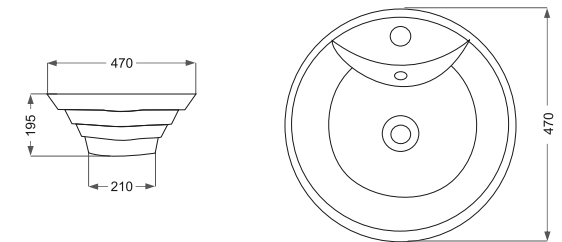

Classic

کلاسیک (روستگی)

Name Of Product	Technical Code	Weight(Kg)±%5
Over counter 65	36-43-65	16.100

Oriental

اورینتال (روستگی)

Name Of Product	Technical Code	Weight(Kg)±%5
Over counter 46	36-39-46	8.900

Persian