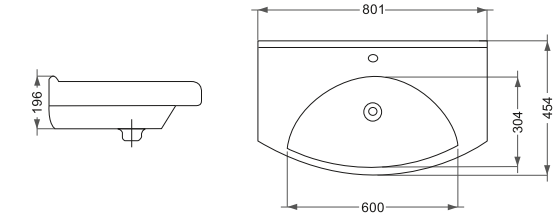

Elena
النا ٨٠

Name Of Product	Technical Code	Weight(Kg)±%5
Counter Basin 80	38-60-80	16.900

Elegant
الكانت ٨٠

Name Of Product	Technical Code	Weight(Kg)±%5
Counter Basin 80	38-46-80	19.700

Classic
كلاسيك ٦٠