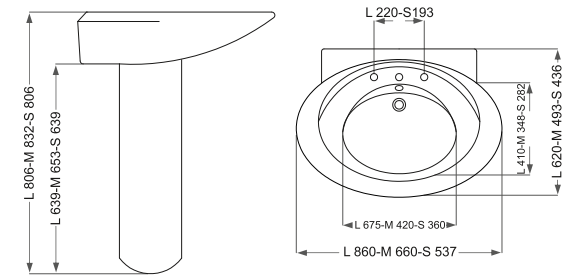

Classic
کلاسیک

Name Of Product	Technical Code	Weight(Kg)±%5
Wash Basin 54	10-43-54	10.200
Wash Basin 66	10-43-66	15.600
Wash Basin 86	10-43-86	25.820
Pedestal 66	11-43-66	12.000
Pedestal 67	11-43-67	12.900
Pedestal 64	11-43-64	15.900