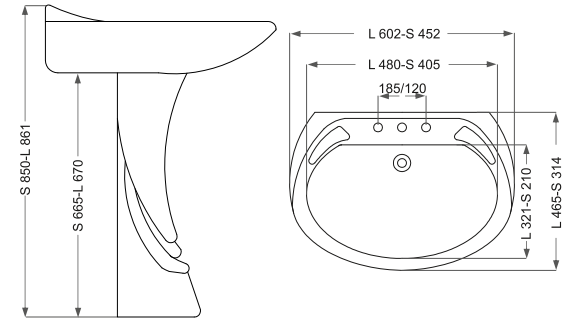

Marjan

مرجان

Name Of Product	Technical Code	Weight(Kg)±%5
Wash Basin 45	10-22-45	6.000
Wash Basin 61	10-22-61	14.000
Pedestal	11-22-66	9.700

Marjan

مرجان