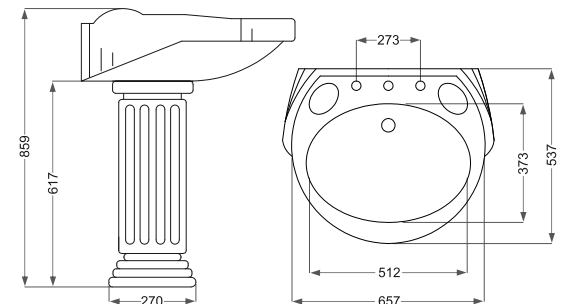

Diamond
دایاموند

Name Of Product	Technical Code	Weight(Kg)±%5
Wash Basin 50 S	10-41-50	9.400
Wash Basin 62 L	10-41-62	12.800
Pedestal 50 S	11-41-68	9.200
Pedestal 69 L	11-41-69	10.700

Firouzeh
فیروزه

Name Of Product	Technical Code	Weight(Kg)±%5
Wash Basin 52 S	10-26-52	11.290
Wash Basin 62 L	10-26-62	14.780
Pedestal L	11-26-66	10.000
Pedestal S	11-26-64	7.700

Zarrin
زرین

Name Of Product	Technical Code	Weight(Kg)±%5
Wash Basin 65	10-34-65	18.600
Pedestal	11-34-64	8.750

Classic
کلاسیک

Name Of Product	Technical Code	Weight(Kg)±%5
Wash Basin 54	10-43-54	10.200
Wash Basin 66	10-43-66	15.600
Wash Basin 86	10-43-86	25.820
Pedestal 66	11-43-66	12.000
Pedestal 67	11-43-67	12.900
Pedestal 64	11-43-64	15.900