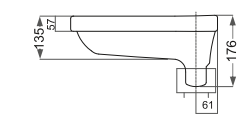

Romina
رومینا

Name Of Product	Technical Code	Weight(Kg)±%5
Asian W.C Flat (Close Rim) 58	12-61-58	14.400
Asian W.C Flat (Close Rim) 50	12-61-50	11.500