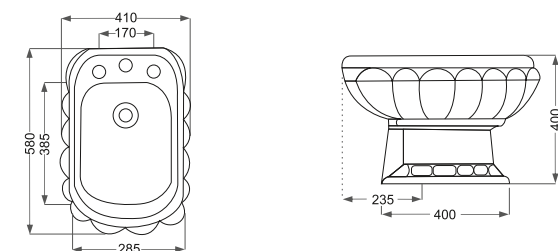

Zomorrod

زمررد

Name Of Product	Technical Code	Weight(Kg)±%5
Wash Basin 59 S	10-29-59	12.900
Wash Basin 65 L	10-29-65	16.960
Pedestal	11-29-66	8.900

Zomorrod

زمررد

Slow Close Seat Cover

Dual Flush Fittings

■ درب هیدرولیک

■ مکانیزم دوزمانه

Name Of Product	Technical Code	Weight(Kg)±%5
Water Closet S-trap	13-29-64	24.960
Wash Basin P-trap	13-29-65	25.900
Cistern	14-29-48	10.000

Zomorrod

زمررد

Name Of Product	Technical Code	Weight(Kg)±%5
Bidet	16-29-53	21.500