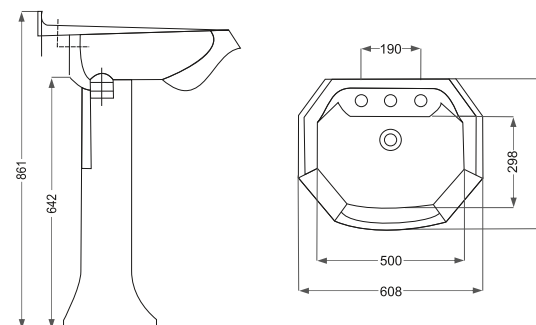

Berelian
برلیان

Name Of Product	Technical Code	Weight(Kg)±%5
Wash Basin 63	10-31-63	14.500
Pedestal	11-31-66	8.800