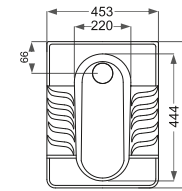

Elena
النا

Name Of Product	Technical Code	Weight(Kg)±%5
Asian W.C Flat (Close Rim) 59	12-60-59	15.450