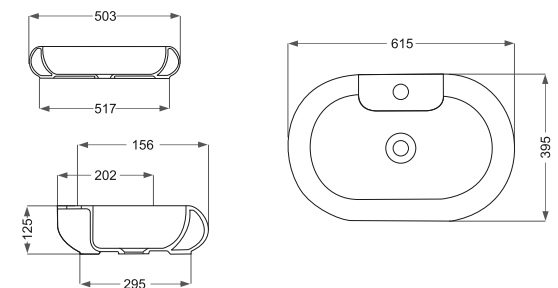

Parmida
پارمیدا

Name Of Product	Technical Code	Weight(Kg)±%5
Over Counter 60	36-63-60	9.500