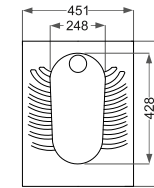

Crystal
کریستال

Name Of Product	Technical Code	Weight(Kg)±%5
Asian W.C Flat (Close Rim)58	12-52-58	13.600