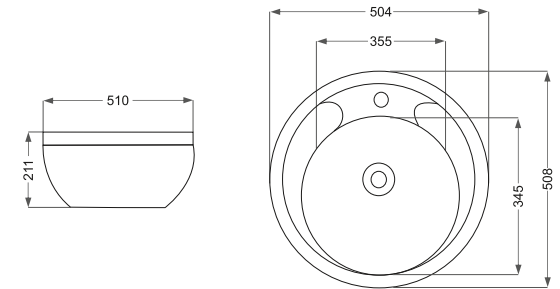

Crystal

کریستال ۵۰ (روستنگی)

Name Of Product	Technical Code	Weight(Kg)±%5
Over Counter 50	36-52-50	10.000