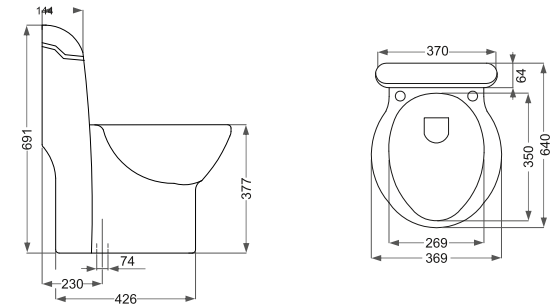

Olga
الگا ۶۴

Name Of Product	Technical Code	Weight(Kg)±%5
Water Closet 64	13-67-64	27.200
Cistern	14-67-37	9.000

Vista
ویستا ۶۳

Waterjet

■ واٹر جت

Name Of Product	Technical Code	Weight(Kg)±%5
Water Closet 63	13-57-63	32.300