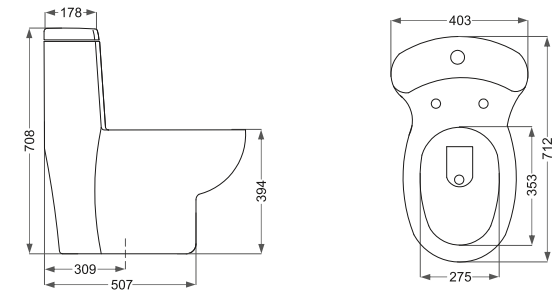

Name Of Product	Technical Code	Weight(Kg)±%5
Water Closet 72	13-63-72	37.300