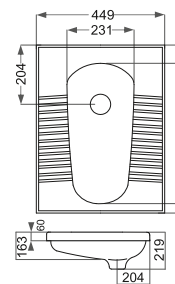

Aida
آیدا

Name Of Product	Technical Code	Weight(Kg)±%5
Water Closet P-trap	13-51-67	20.600
Cistern	14-51-32	8.00

Parmis
پارمیس

Name Of Product	Technical Code	Weight(Kg)±%5
Water Closet P-trap	13-53-64	20.100
Cistern	14-53-30	7.500

Parmida
پارمیدا

Name Of Product	Technical Code	Weight(Kg)±%5
Asian W.C Flat (Close Rim) 58	12-63-58	15.300

Elegant
الكانت

Name Of Product	Technical Code	Weight(Kg)±%5
Asian W.C Flat (Close Rim) 57	12-46-57	14.700
Asian W.C Deep (Close Rim) 58	12-46-58	15.500

Delta
دلٹا

Name Of Product	Technical Code	Weight(Kg)±%5
Asian W.C Flat S	12-54-49	9.850
Asian W.C Deep S	12-54-50	10.450
Asian W.C Flat L	12-54-57	12.000
Asian W.C Deep L	12-54-58	12.500

Royal
روپال

Name Of Product	Technical Code	Weight(Kg)±%5
Asian W.C Deep	12-40-54	12.600
Asian W.C Medical	12-40-55	13.100