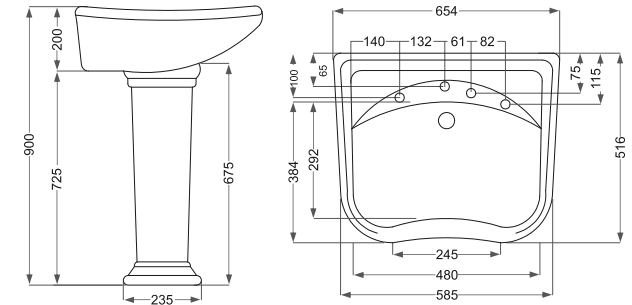

Capris
کاپریس (سرشویی)

Name Of Product	Technical Code	Weight(Kg)±%5
Barber saloon Basin	24-49-66	18.200
Pedestal	11-49-70	11.200