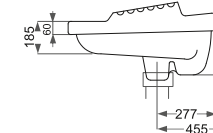

Negin
نگین

Name Of Product	Technical Code	Weight(Kg)±%5
Siphonic Asian W.C	12-23-56	16.600
Siphonless Asian W.C	12-23-57	16.100