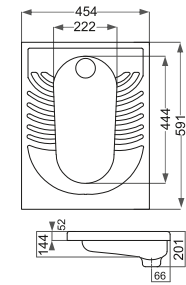

Name Of Product	Technical Code	Weight(Kg)±%5
Water Closet 61	13-91-61	33.900

Delta
دلٹا

Name Of Product	Technical Code	Weight(Kg)±%5
Water Closet S-trap	13-54-45	14.600
Water Closet P-trap	13-54-46	14.400

Aida
آیدا

Name Of Product	Technical Code	Weight(Kg)±%5
Water Closet P-trap	13-51-67	20.600
Cistern	14-51-32	8.00

Parmis
پارمیس

Name Of Product	Technical Code	Weight(Kg)±%5
Water Closet P-trap	13-53-64	20.100
Cistern	14-53-30	7.500

Parmida
پارمیدا

Name Of Product	Technical Code	Weight(Kg)±%5
Asian W.C Flat (Close Rim) 58	12-63-58	15.300

Elegant
الكانت

Name Of Product	Technical Code	Weight(Kg)±%5
Asian W.C Flat (Close Rim) 57	12-46-57	14.700
Asian W.C Deep (Close Rim) 58	12-46-58	15.500

Delta
دلٹا

Name Of Product	Technical Code	Weight(Kg)±%5
Asian W.C Flat S	12-54-49	9.850
Asian W.C Deep S	12-54-50	10.450
Asian W.C Flat L	12-54-57	12.000
Asian W.C Deep L	12-54-58	12.500

Royal
روپال

Name Of Product	Technical Code	Weight(Kg)±%5
Asian W.C Deep	12-40-54	12.600
Asian W.C Medical	12-40-55	13.100