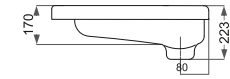

Parmida
پارمیدا

Name Of Product	Technical Code	Weight(Kg)±%5
Asian W.C Flat (Close Rim) 58	12-63-58	15.300