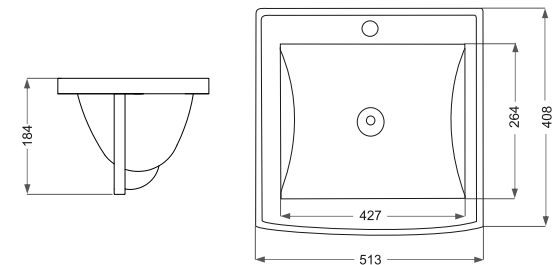

Alpha
آلفا ٥٢

Name Of Product	Technical Code	Weight(Kg)±%5
Counter Basin 52	38-95-52	9.500