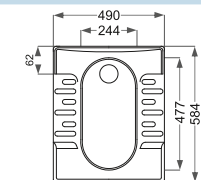

Name Of Product	Technical Code	Weight(Kg)±%5
Asian W.C Deep	12-43-58	14.300
Asian W.C Flat	12-43-57	13.500

Crystal
کریستال

Name Of Product	Technical Code	Weight(Kg)±%5
Asian W.C Flat (Close Rim)58	12-52-58	13.600

Romina
رومینا

Name Of Product	Technical Code	Weight(Kg)±%5
Asian W.C Flat (Close Rim) 58	12-61-58	14.400
Asian W.C Flat (Close Rim) 50	12-61-50	11.500

Negin
نگین

Name Of Product	Technical Code	Weight(Kg)±%5
Siphonic Asian W.C	12-23-56	16.600
Siphonless Asian W.C	12-23-57	16.100