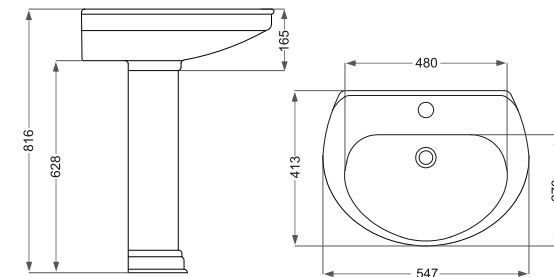

Diana
دیانا

Name Of Product	Technical Code	Weight(Kg)±%5
Wash Basin 55	10-44-55	10.000
Pedestal 64	11-44-64	7.000