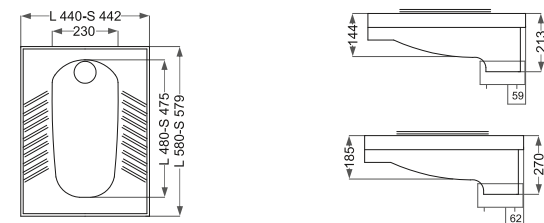

Firouzeh
فیروزه

Name Of Product	Technical Code	Weight(Kg)±%5
Asian W.C Flat L	12-26-57	12.800
Asian W.C Deep L	12-26-58	14.700
Asian W.C Flat S	12-26-50	9.900
Asian W.C Deep S	12-26-51	9.400