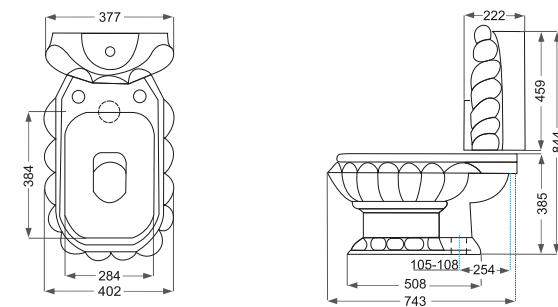

Name Of Product	Technical Code	Weight(Kg)±%5
Water Closet S-trap	13-29-64	24.960
Wash Basin P-trap	13-29-65	25.900
Cistern	14-29-48	10.000