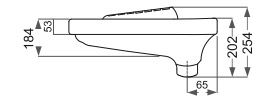

Elena
النا

Name Of Product	Technical Code	Weight(Kg)±%5
Asian W.C Flat (Close Rim) 59	12-60-59	15.450