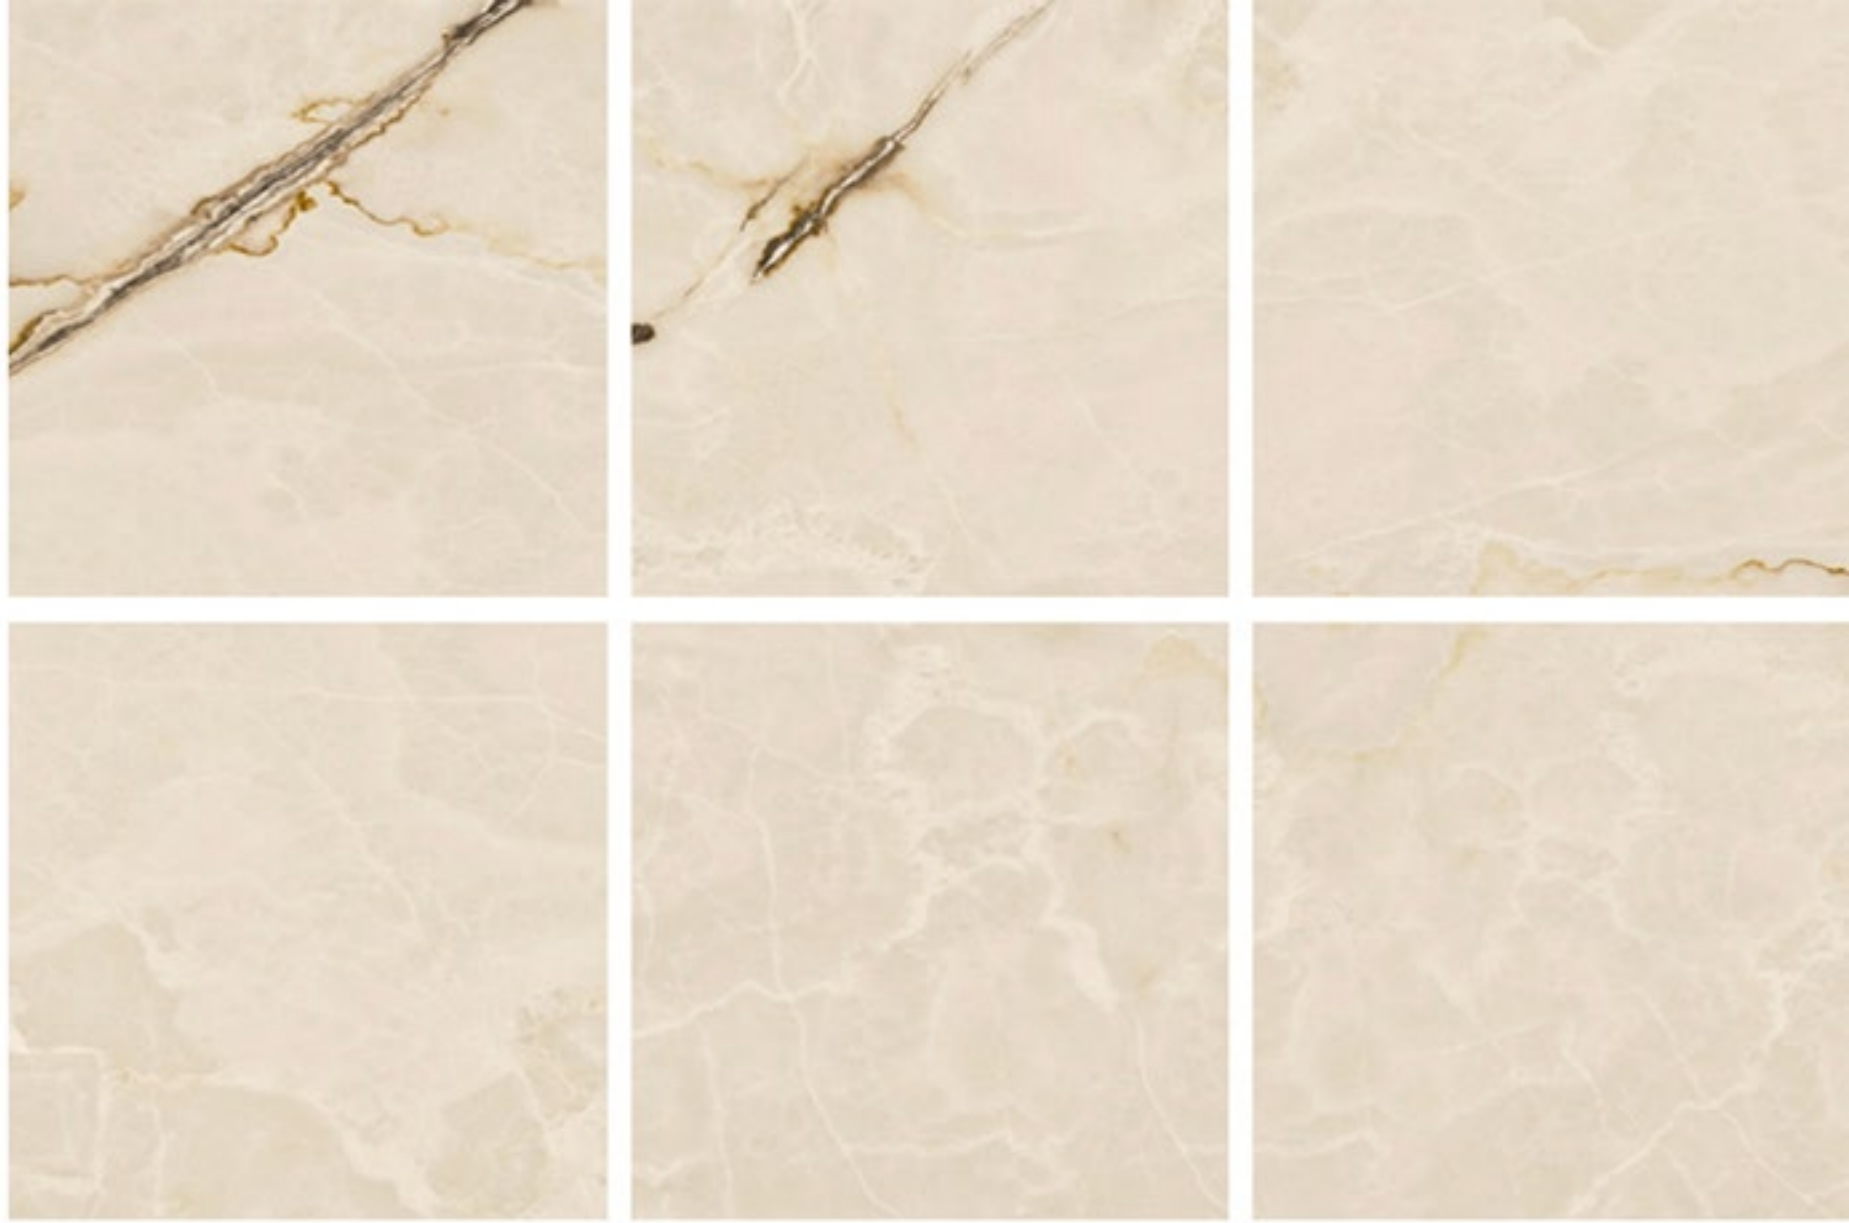

MARBELLA 9MM

ABADIS SLAB MARBELLA POLISHED
ABADIS SLAB MARBELLA 1200X1200MM_1500X1500MM | 12 FACES