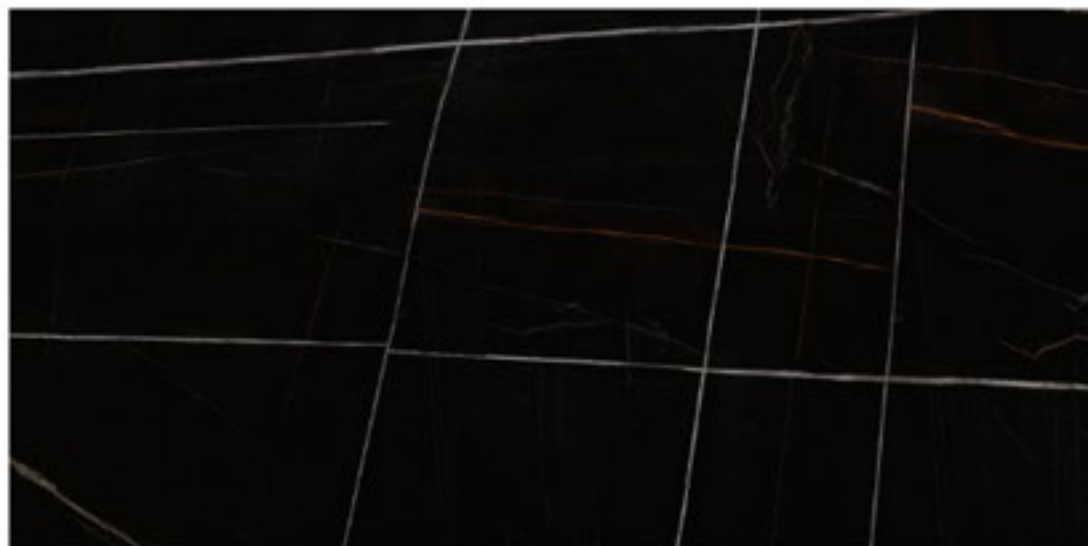

ROSARIO GRAPHITE^{9MM}

ABADIS SLAB ROSARIO GRAPHITE MATT AMINO

ABADIS SLAB ROSARIO GRAPHITE 1200X2400MM_1500X3000MM | 4 FACES

BAMBOO

POLISHED

BAMBOO 9MM

ABADIS SLAB BAMBOO POLISHED
ABADIS SLAB BAMBOO 1200X2400MM_1500X3000MM | 4 FACES