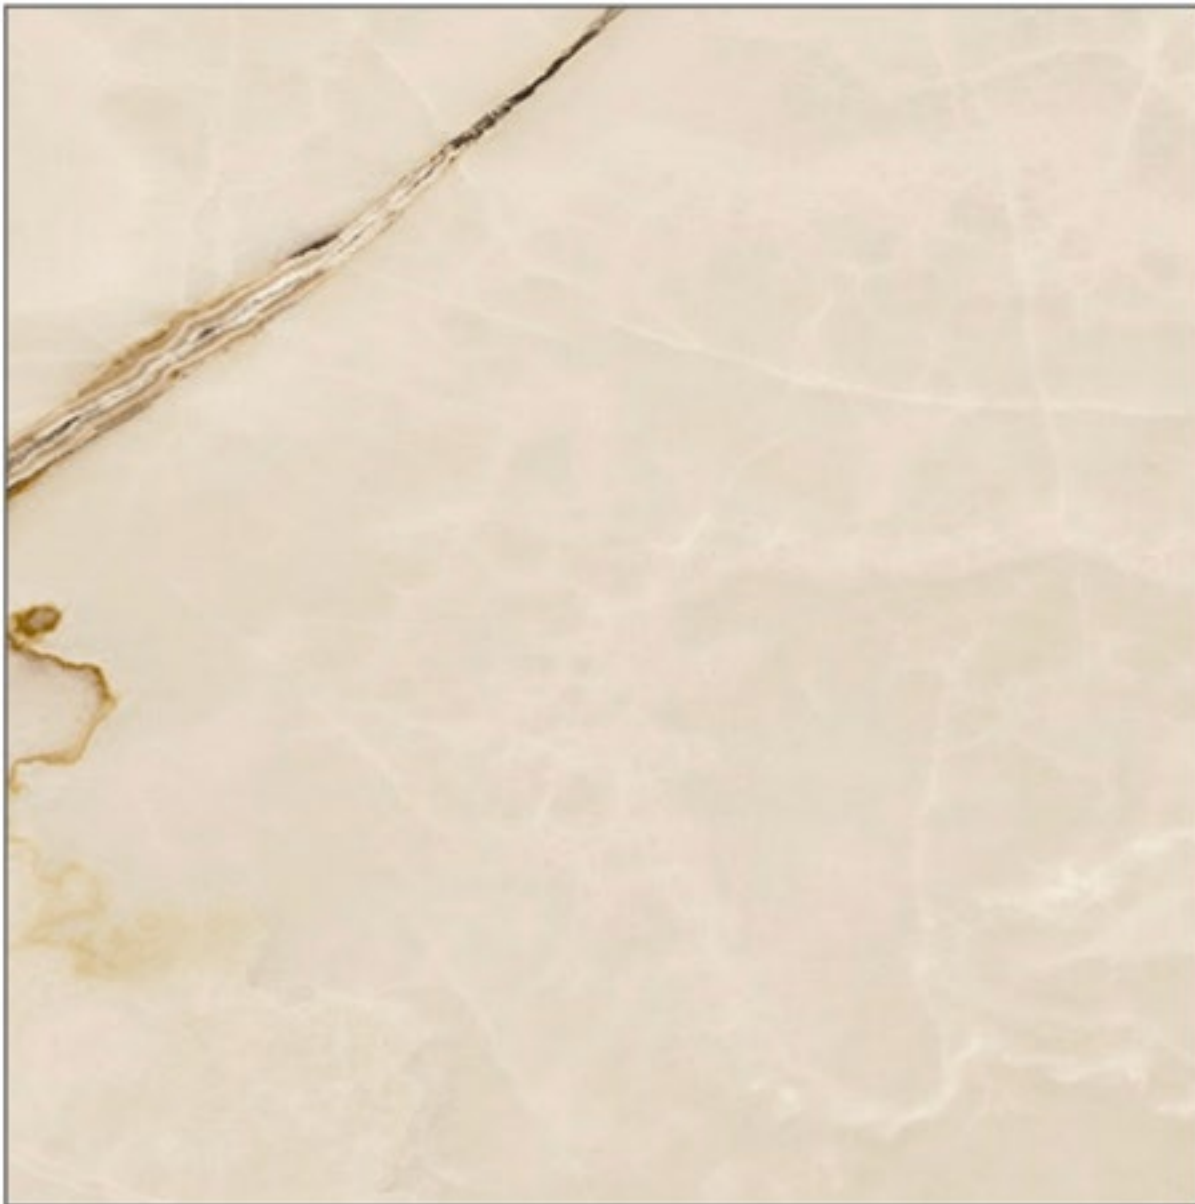

MARBELLA 9MM

ABADIS SLAB MARBELLA POLISHED
ABADIS SLAB MARBELLA 1200X1200MM_1500X1500MM | 12 FACES