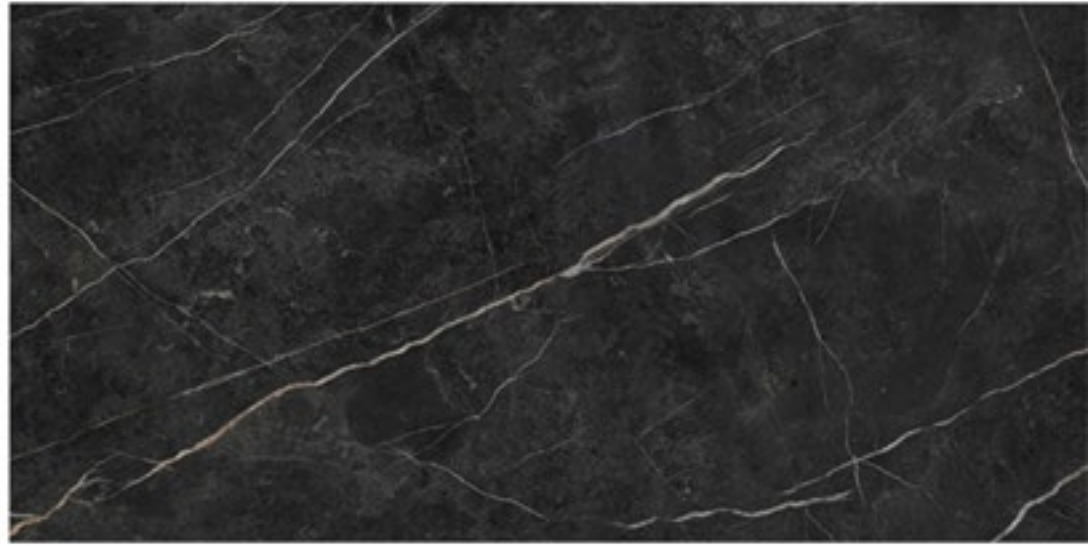

ABADIS SLAB MARBELLA POLISHED

ABADIS SLAB MARBELLA 1200X2400MM_1500X3000MM | 6 FACES

MARBELLA ^{9MM}

ABADIS SLAB MARBELLA POLISHED

ABADIS SLAB MARBELLA 1200X2400MM_1500X3000MM | 6 FACES

FLORIDA

POLISHED

FLORIDA 9MM