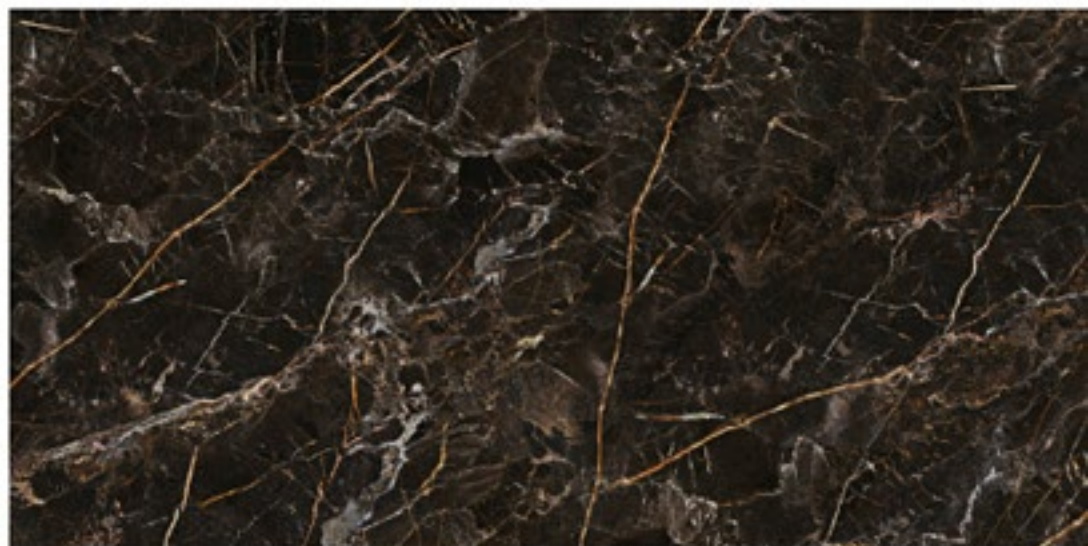

CARLOS 9MM

ABADIS SLAB CARLOS POLISHED
ABADIS SLAB CARLOS 1200X2400MM_1500X3000MM | 4 FACES