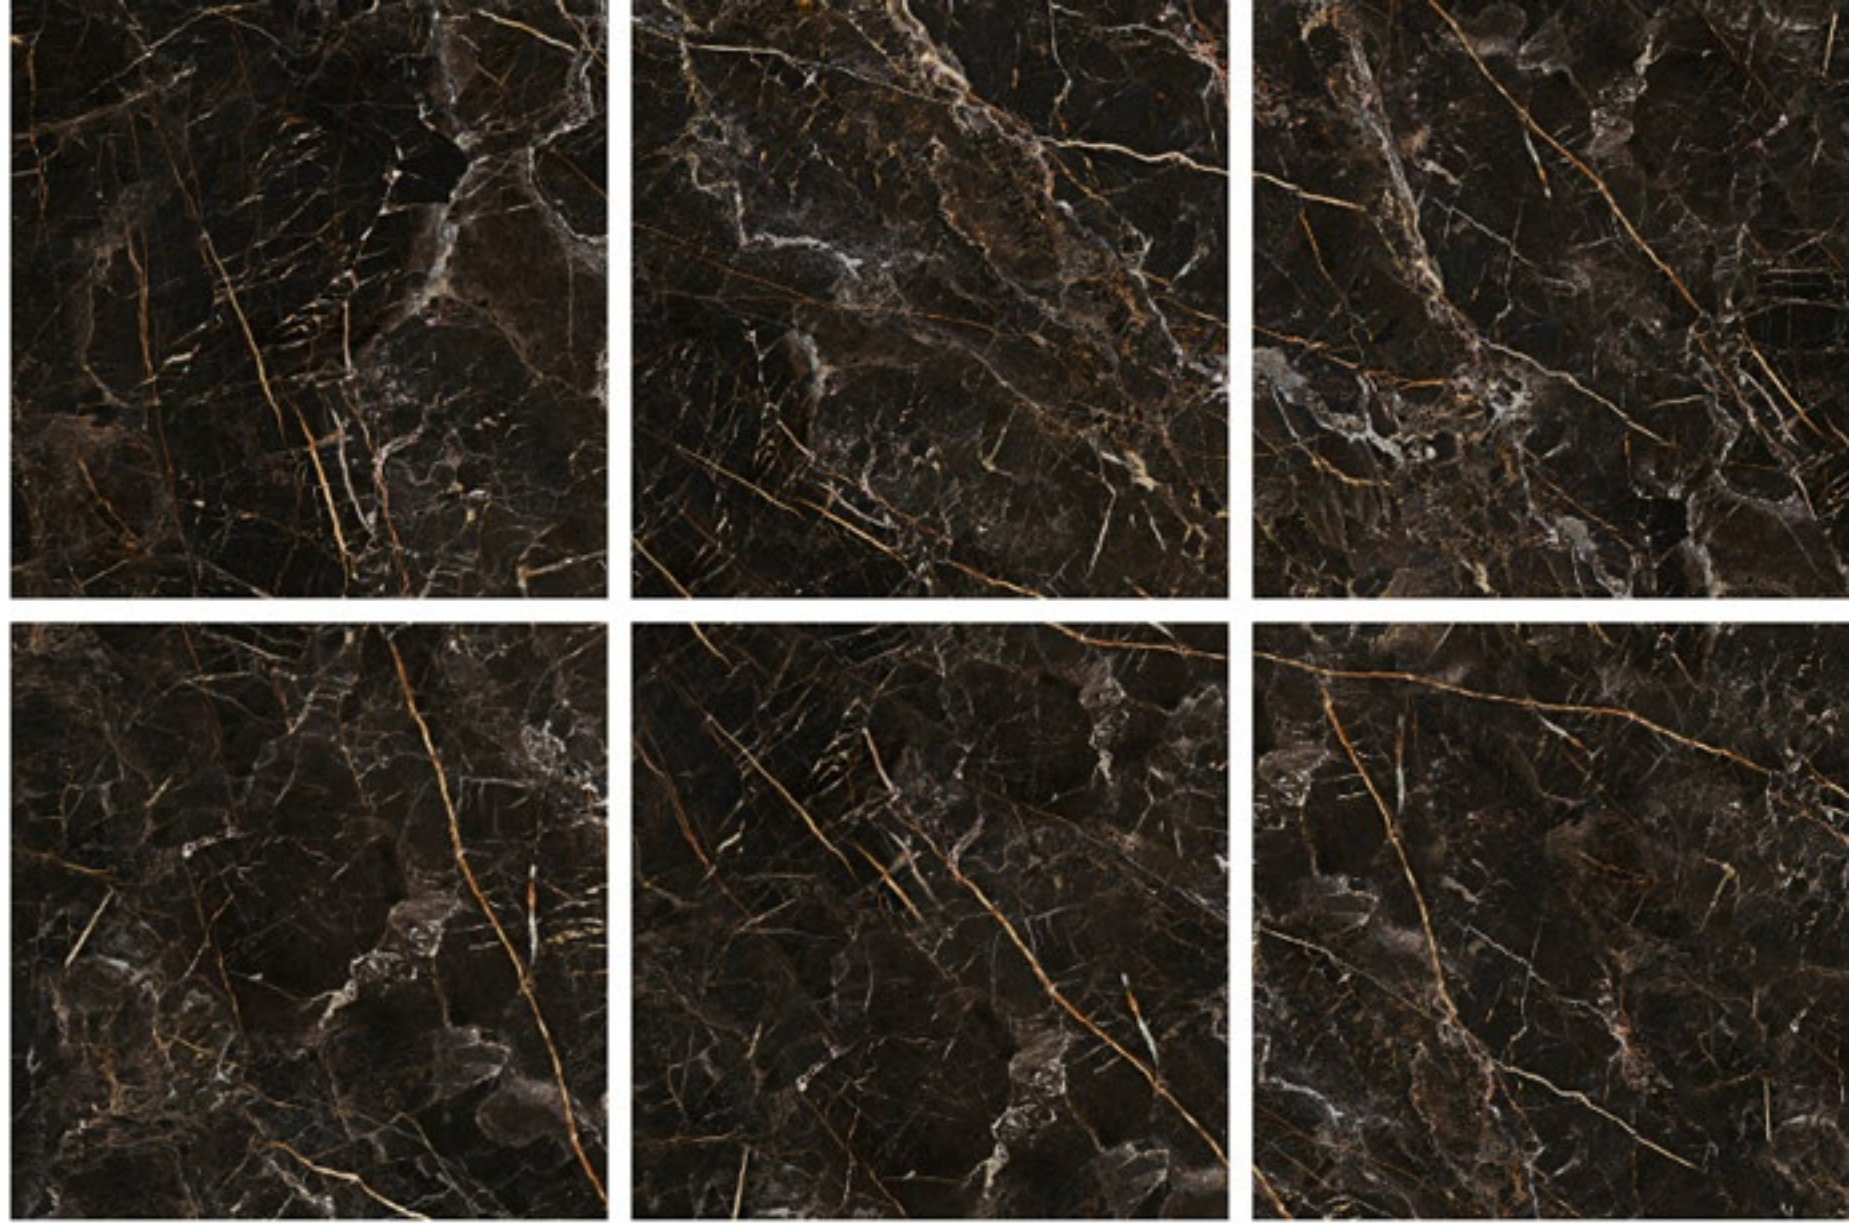

BERNARD^{9MM}

ABADIS SLAB BERNARD SEMI POLISHED
ABADIS SLAB BERNARD 1200X2400MM_1500X3000MM | 4 FACES

CARLOS

POLISHED

CARLOS 9MM

ABADIS SLAB CARLOS POLISHED
ABADIS SLAB CARLOS 1200X2400MM_1500X3000MM | 4 FACES