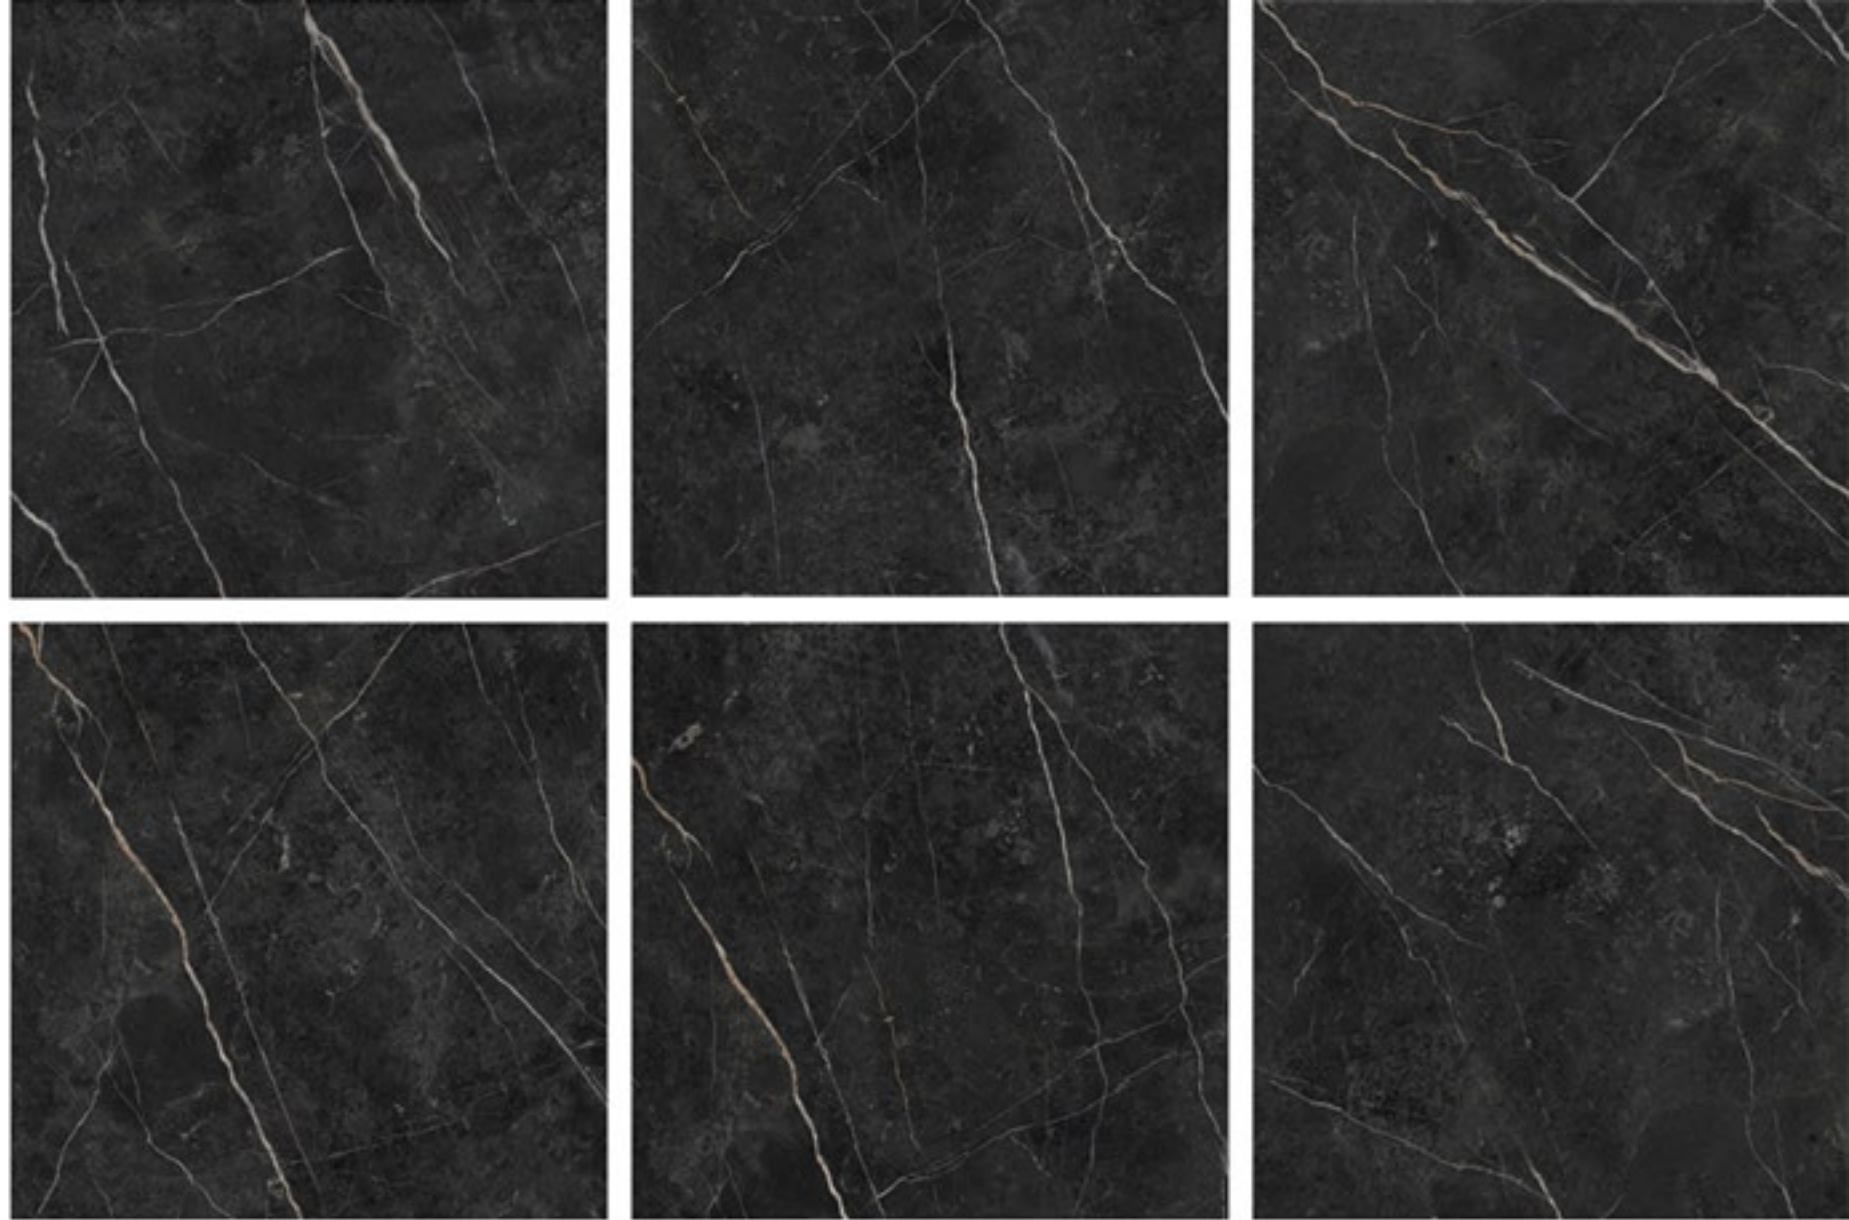

FLORIDA 9MM

ABADIS SLAB FLORIDA POLISHED
ABADIS SLAB FLORIDA 1200X1200MM_1500X1500MM | 10 FACES