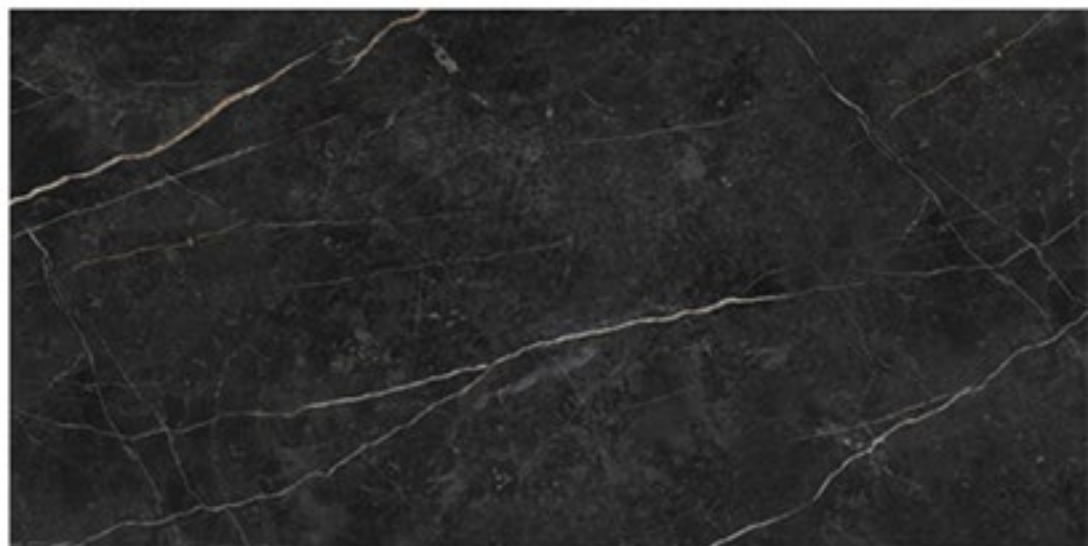

ABADIS SLAB MARBELLA POLISHED

ABADIS SLAB MARBELLA 1200X2400MM_1500X3000MM | 6 FACES

MARBELLA ^{9MM}

ABADIS SLAB MARBELLA POLISHED

ABADIS SLAB MARBELLA 1200X2400MM_1500X3000MM | 6 FACES

FLORIDA

POLISHED

FLORIDA 9MM