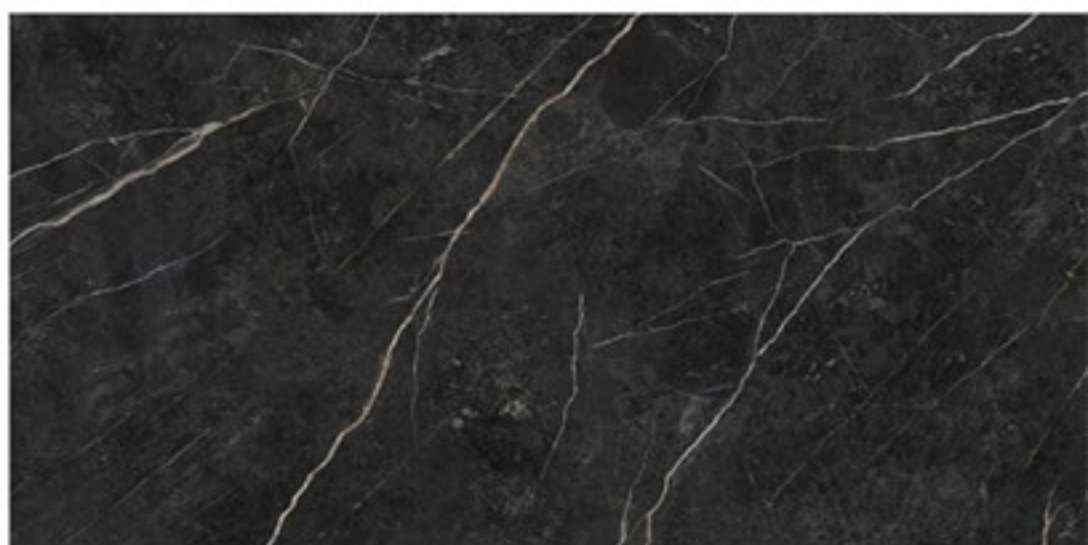

ABADIS SLAB MARBELLA POLISHED

ABADIS SLAB MARBELLA 1200X2400MM_1500X3000MM | 6 FACES

MARBELLA ^{9MM}

ABADIS SLAB MARBELLA POLISHED

ABADIS SLAB MARBELLA 1200X2400MM_1500X3000MM | 6 FACES

FLORIDA

POLISHED

FLORIDA 9MM