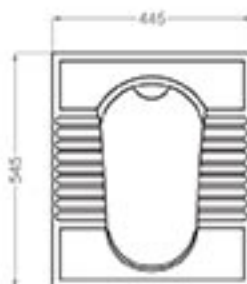

Niloofar

نیلوفر