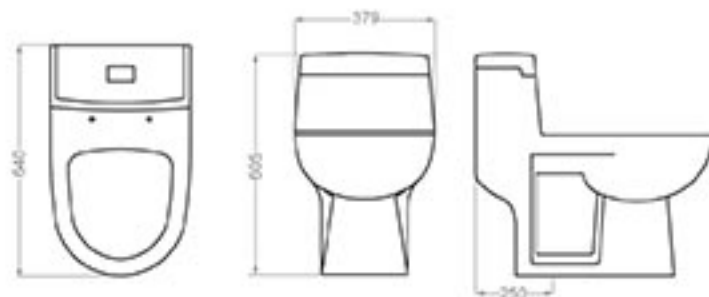

Victoria

ویکتوریا