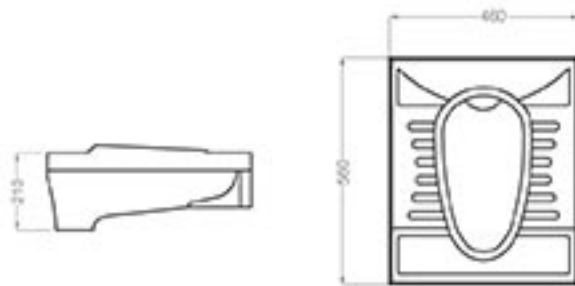

Gelayol
گلايل