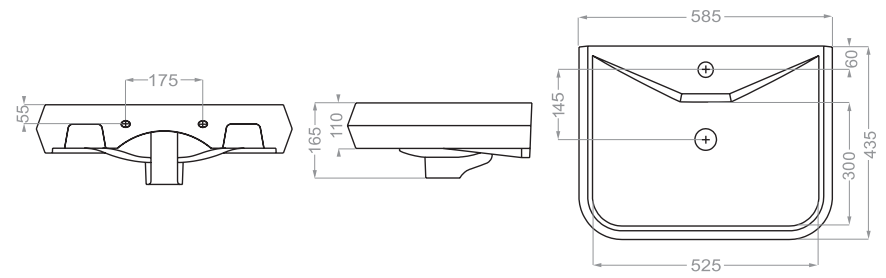

Technical Information (mm)

Depth :105

Technical Information (mm)

GRAVITY 60 Depth :120

Technical Information (mm)

GRAVITY 75 Depth :105

Technical Information (mm)

HELIA 65 Depth :130

HELIA 75 Depth :135

Technical Information (mm)

Technical Information (mm)

LIUNA 50    Depth : 100

Technical Information (mm)

LIUNA 65 Depth :115

LIUNA 75 Depth :115

Technical Information (mm)