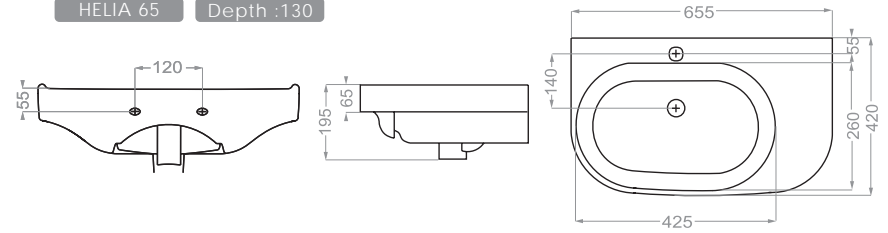

Technical  
Information (mm)

Depth :110

Technical Information (mm)

Depth :105

Technical Information (mm)

FLORA 50 Depth : 120

Technical Information (mm)

FLORA 60    Depth :130

Technical Information (mm)

Depth :105

Technical Information (mm)

GRAVITY 60 Depth :120

Technical Information (mm)

GRAVITY 75 Depth :105

Technical Information (mm)

HELIA 65 Depth :130

HELIA 75 Depth :135

Technical Information (mm)

Technical Information (mm)

LIUNA 50    Depth : 100

Technical Information (mm)

LIUNA 65 Depth :115

LIUNA 75 Depth :115

Technical Information (mm)