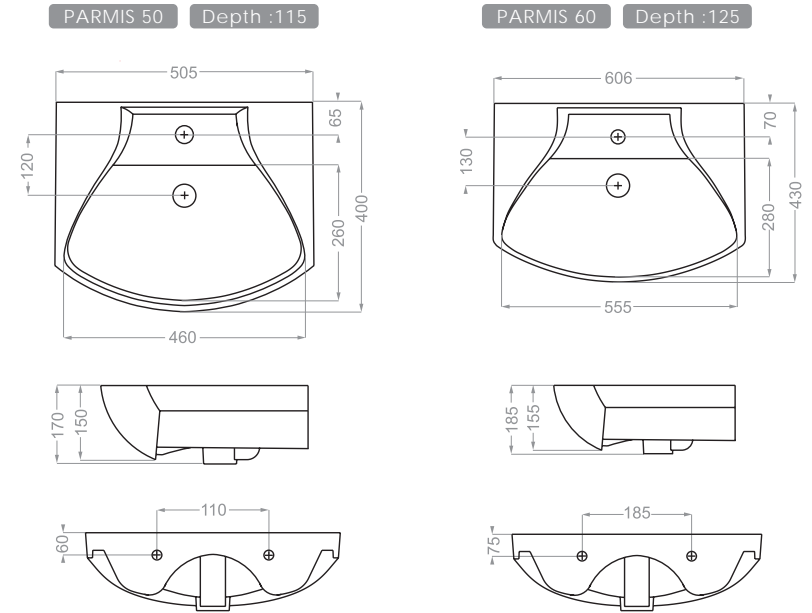

Depth :105

Technical Information (mm)

Depth :130

Technical Information (mm)

Depth :95

Technical Information (mm)

Depth :120

Technical Information (mm)

Depth:100

Technical Information (mm)

Depth : 95

Technical Information (mm)

OPAL 55    Depth :125

Technical Information (mm)

OPAL 60    Depth : 120

Technical Information (mm)

Depth :130

Technical Information (mm)

Technical Information (mm)

Depth : 115

Technical Information (mm)

Depth : 110

Technical Information (mm)

Depth :90