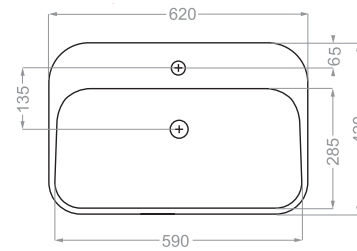

Technical  
Information (mm)

Depth :110

Technical Information (mm)

Depth :105

Technical Information (mm)

FLORA 50 Depth : 120

Technical Information (mm)

FLORA 60    Depth :130

Technical Information (mm)

Depth :105

Technical Information (mm)

GRAVITY 60 Depth :120

Technical Information (mm)

GRAVITY 75 Depth :105

Technical Information (mm)

HELIA 65 Depth :130

HELIA 75 Depth :135

Technical Information (mm)

Technical Information (mm)

LIUNA 50    Depth : 100

Technical Information (mm)

LIUNA 65 Depth :115

LIUNA 75 Depth :115

Technical Information (mm)