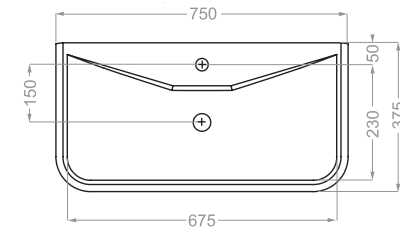

Technical  
Information (mm)

Depth :110

Technical Information (mm)

Depth :105

Technical Information (mm)

FLORA 50 Depth : 120

Technical Information (mm)

FLORA 60    Depth :130

Technical Information (mm)

Depth :105

Technical Information (mm)

GRAVITY 60 Depth :120

Technical Information (mm)

GRAVITY 75 Depth :105

Technical Information (mm)

HELIA 65 Depth :130

HELIA 75 Depth :135

Technical Information (mm)

Technical Information (mm)

LIUNA 50    Depth : 100

Technical Information (mm)

LIUNA 65 Depth :115

LIUNA 75 Depth :115

Technical Information (mm)