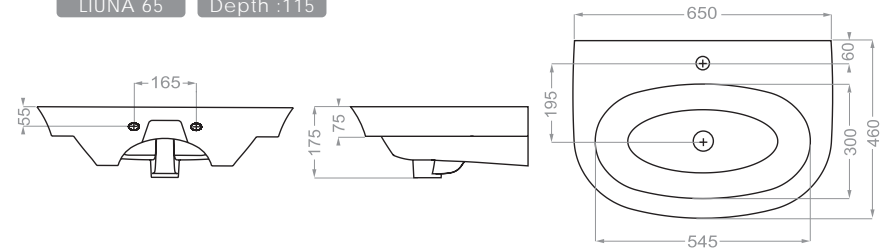

HELIA 75 Depth :135

Technical Information (mm)

Technical Information (mm)

LIUNA 50    Depth : 100

Technical Information (mm)

LIUNA 65 Depth :115

LIUNA 75 Depth :115

Technical Information (mm)

Depth :105

Technical Information (mm)

Depth :130

Technical Information (mm)

Depth :95

Technical Information (mm)

Depth :120

Technical Information (mm)