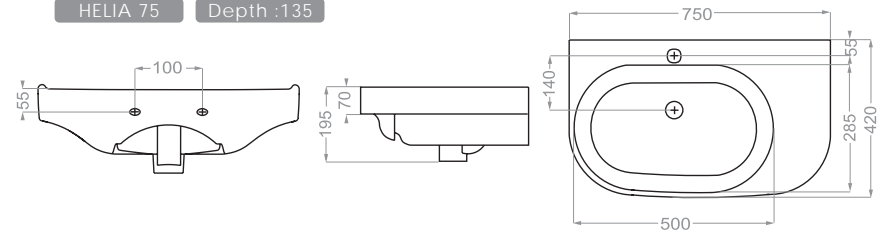

Technical  
Information (mm)

Depth :110

Technical Information (mm)

Depth :105

Technical Information (mm)

FLORA 50 Depth : 120

Technical Information (mm)

FLORA 60    Depth :130

Technical Information (mm)

Depth :105

Technical Information (mm)

GRAVITY 60 Depth :120

Technical Information (mm)

GRAVITY 75 Depth :105

Technical Information (mm)

HELIA 65 Depth :130

HELIA 75 Depth :135

Technical Information (mm)

Technical Information (mm)

LIUNA 50    Depth : 100

Technical Information (mm)

LIUNA 65 Depth :115

LIUNA 75 Depth :115

Technical Information (mm)