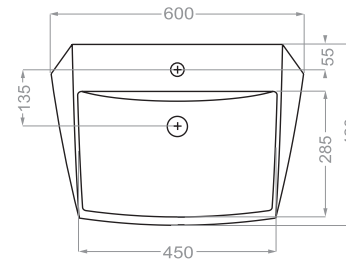

Technical Information (mm)

Depth :105

Technical Information (mm)

GRAVITY 60 Depth :120

Technical Information (mm)

GRAVITY 75 Depth :105

Technical Information (mm)

HELIA 65 Depth :130

HELIA 75 Depth :135

Technical Information (mm)

Technical Information (mm)

LIUNA 50    Depth : 100

Technical Information (mm)

LIUNA 65 Depth :115

LIUNA 75 Depth :115

Technical Information (mm)

Depth :105

Technical Information (mm)

Depth :130

Technical Information (mm)

Depth :95

Technical Information (mm)

Depth :120

Technical Information (mm)