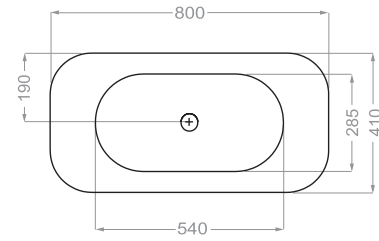

HELIA 75 Depth :135

Technical Information (mm)

Technical Information (mm)

LIUNA 50    Depth : 100

Technical Information (mm)

LIUNA 65 Depth :115

LIUNA 75 Depth :115

Technical Information (mm)

Depth :105

Technical Information (mm)

Depth :130

Technical Information (mm)

Depth :95

Technical Information (mm)

Depth :120

Technical Information (mm)

Depth:100

Technical Information (mm)

Depth : 95

Technical Information (mm)

OPAL 55    Depth :125

Technical Information (mm)

OPAL 60    Depth : 120

Technical Information (mm)