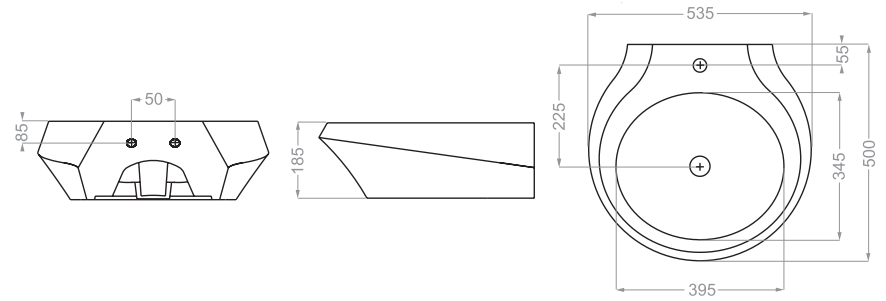

Technical Information (mm)

Depth :130