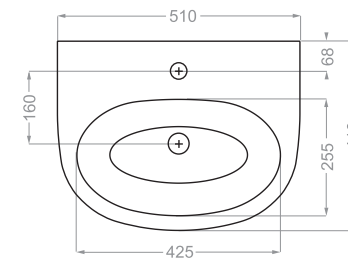

Technical Information (mm)

Depth :105

Technical Information (mm)

GRAVITY 60 Depth :120

Technical Information (mm)

GRAVITY 75 Depth :105

Technical Information (mm)

HELIA 65 Depth :130

HELIA 75 Depth :135

Technical Information (mm)

Technical Information (mm)

LIUNA 50    Depth : 100

Technical Information (mm)

LIUNA 65 Depth :115

LIUNA 75 Depth :115

Technical Information (mm)

Depth :105

Technical Information (mm)

Depth :130

Technical Information (mm)

Depth :95

Technical Information (mm)

Depth :120

Technical Information (mm)