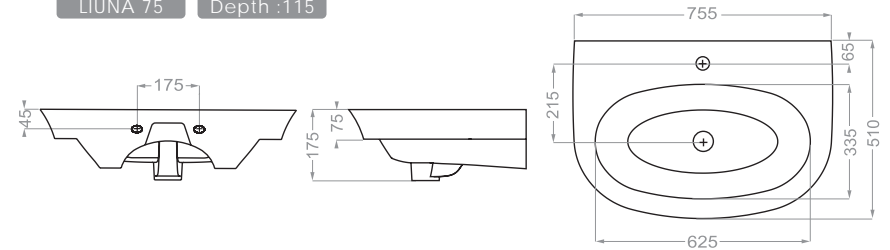

HELIA 75 Depth :135

Technical Information (mm)

Technical Information (mm)

LIUNA 50    Depth : 100

Technical Information (mm)

LIUNA 65 Depth :115

LIUNA 75 Depth :115

Technical Information (mm)

Depth :105

Technical Information (mm)

Depth :130

Technical Information (mm)

Depth :95

Technical Information (mm)

Depth :120

Technical Information (mm)