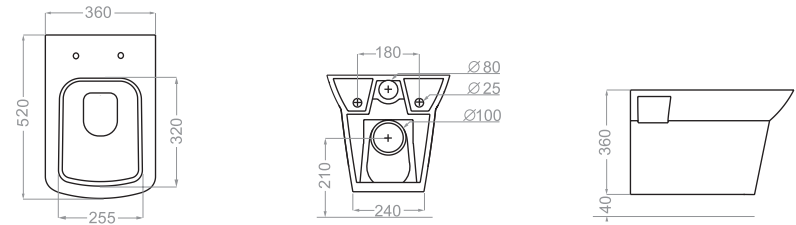

Technical Information (mm)