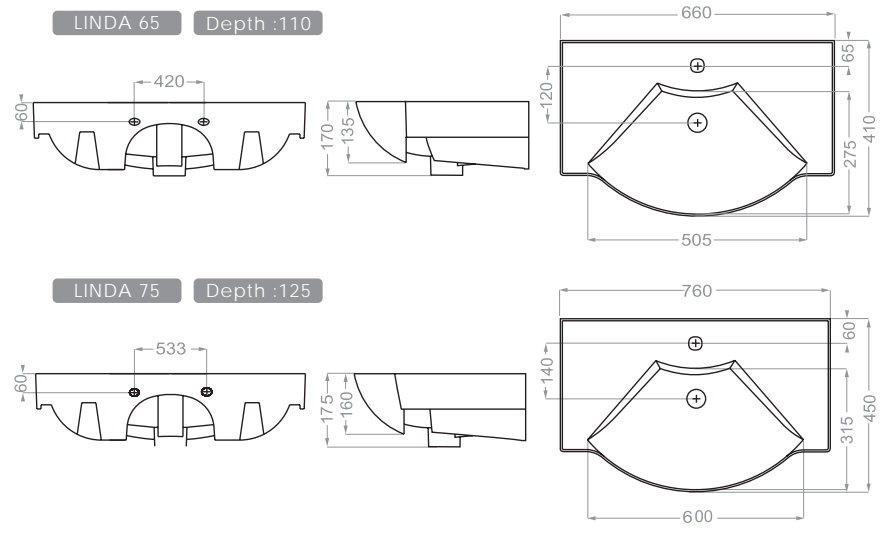

Technical Information (mm)

Depth :105

Technical Information (mm)

GRAVITY 60 Depth :120

Technical Information (mm)

GRAVITY 75 Depth :105

Technical Information (mm)

HELIA 65 Depth :130

HELIA 75 Depth :135

Technical Information (mm)

Technical Information (mm)

LIUNA 50    Depth : 100

Technical Information (mm)

LIUNA 65 Depth :115

LIUNA 75 Depth :115

Technical Information (mm)