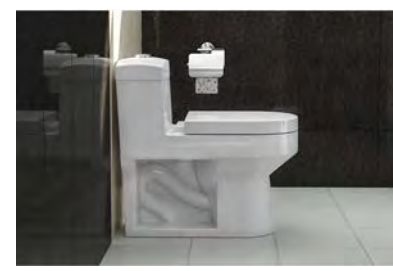

Technical Information (mm)