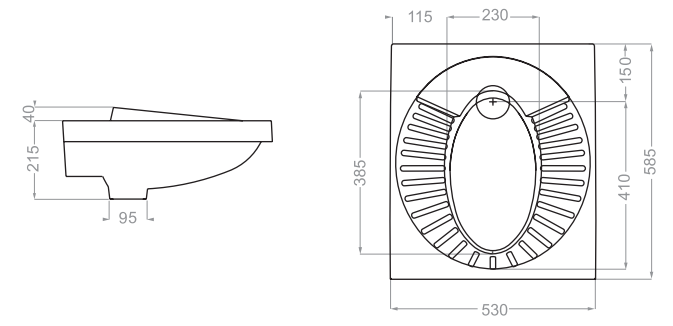

Technical Information (mm)