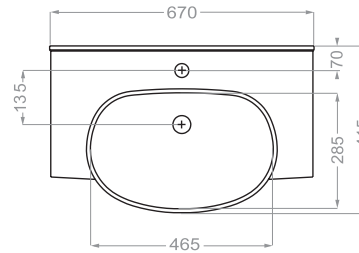

HELIA 75 Depth :135

Technical Information (mm)

Technical Information (mm)

LIUNA 50    Depth : 100

Technical Information (mm)

LIUNA 65 Depth :115

LIUNA 75 Depth :115

Technical Information (mm)

Depth :105

Technical Information (mm)

Depth :130

Technical Information (mm)

Depth :95

Technical Information (mm)

Depth :120

Technical Information (mm)

Depth:100

Technical Information (mm)

Depth : 95

Technical Information (mm)

OPAL 55    Depth :125

Technical Information (mm)

OPAL 60    Depth : 120

Technical Information (mm)

Depth :130

Technical Information (mm)

Technical Information (mm)

Depth : 115

Technical Information (mm)

Depth : 110

Technical Information (mm)

Depth :90