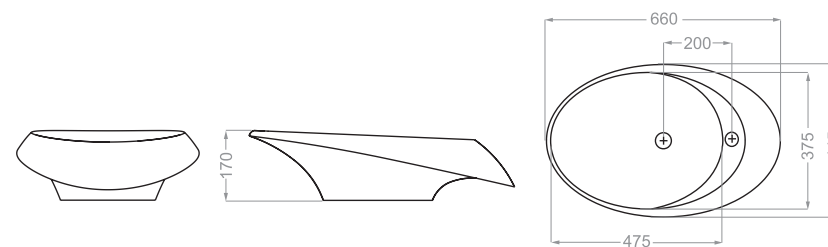

Technical  
Information (mm)

Depth :110

Technical Information (mm)

Depth :105

Technical Information (mm)

FLORA 50 Depth : 120

Technical Information (mm)

FLORA 60    Depth :130

Technical Information (mm)

Depth :105

Technical Information (mm)

GRAVITY 60 Depth :120

Technical Information (mm)

GRAVITY 75 Depth :105

Technical Information (mm)

HELIA 65 Depth :130