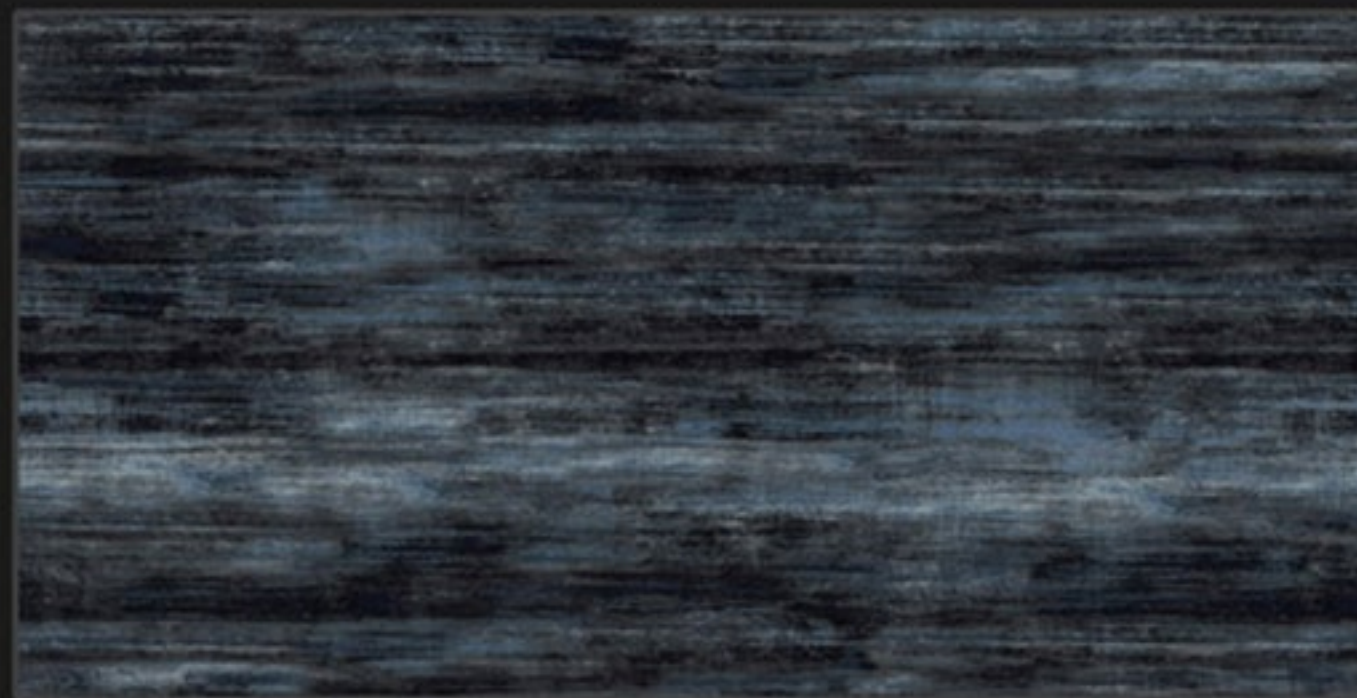

WWW.ABADISTILE.COM

—  ABADIS TILE —

LAMBORGINI ANTRASIT 60X120 **5**FACES
NANO POLISHED

WWW.ABADISTILE.COM

—  ABADIS TILE —

LAMBORGINI ANTRASIT 60X120 **5**FACES
NANO POLISHED

WWW.ABADISTILE.COM

—  **ABADIS TILE** —