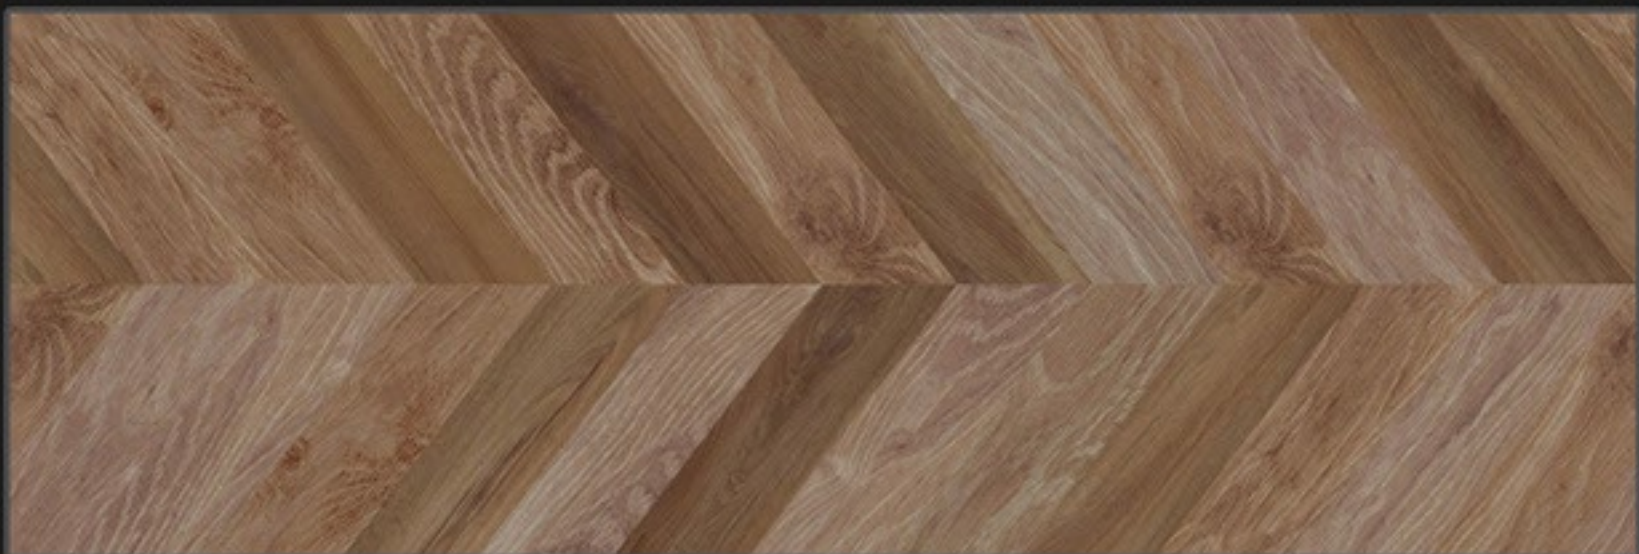

WWW.ABADISTILE.COM

—  ABADIS TILE —

BEIGE WOOD LINE 40X120 **6** FACES

MATT

WWW.ABADISTILE.COM

—  **ABADIS TILE** —

BEIGE WOOD LINE 40X120 6 FACES

MATT