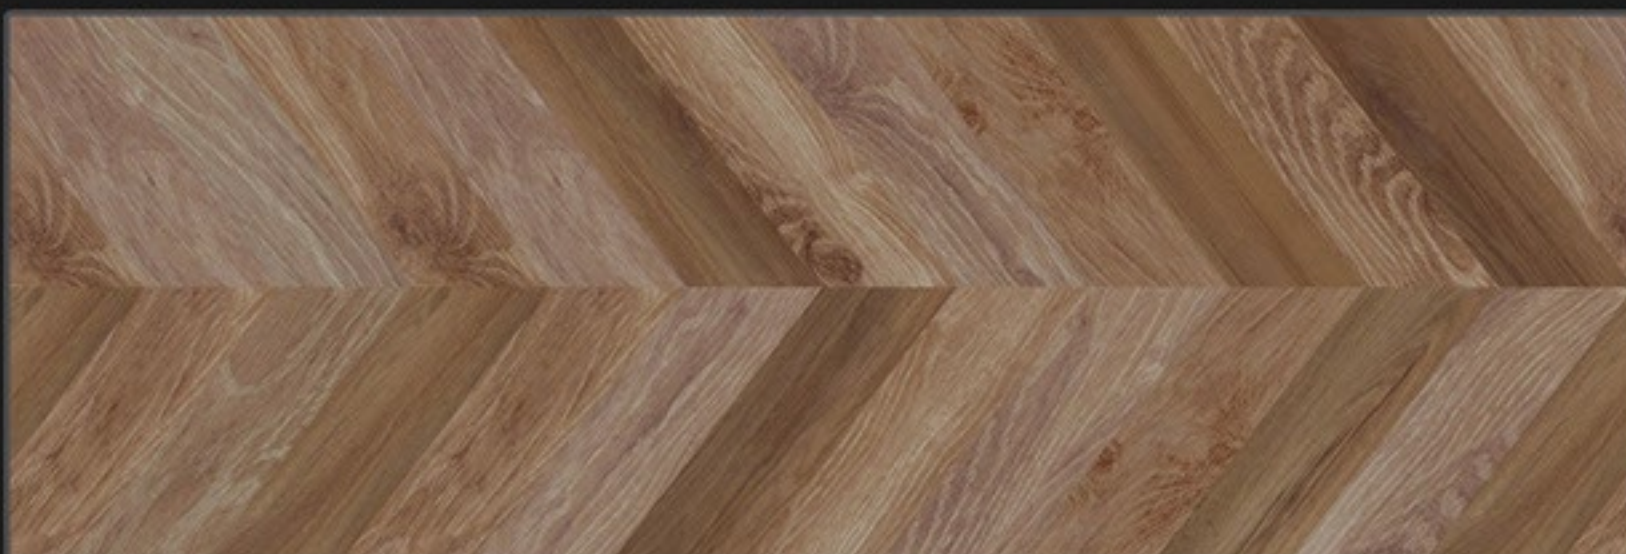

WWW.ABADISTILE.COM

—  ABADIS TILE —

BEIGE WOOD LINE 40X120 **6** FACES

MATT

WWW.ABADISTILE.COM

—  **ABADIS TILE** —

BEIGE WOOD LINE 40X120 6 FACES

MATT