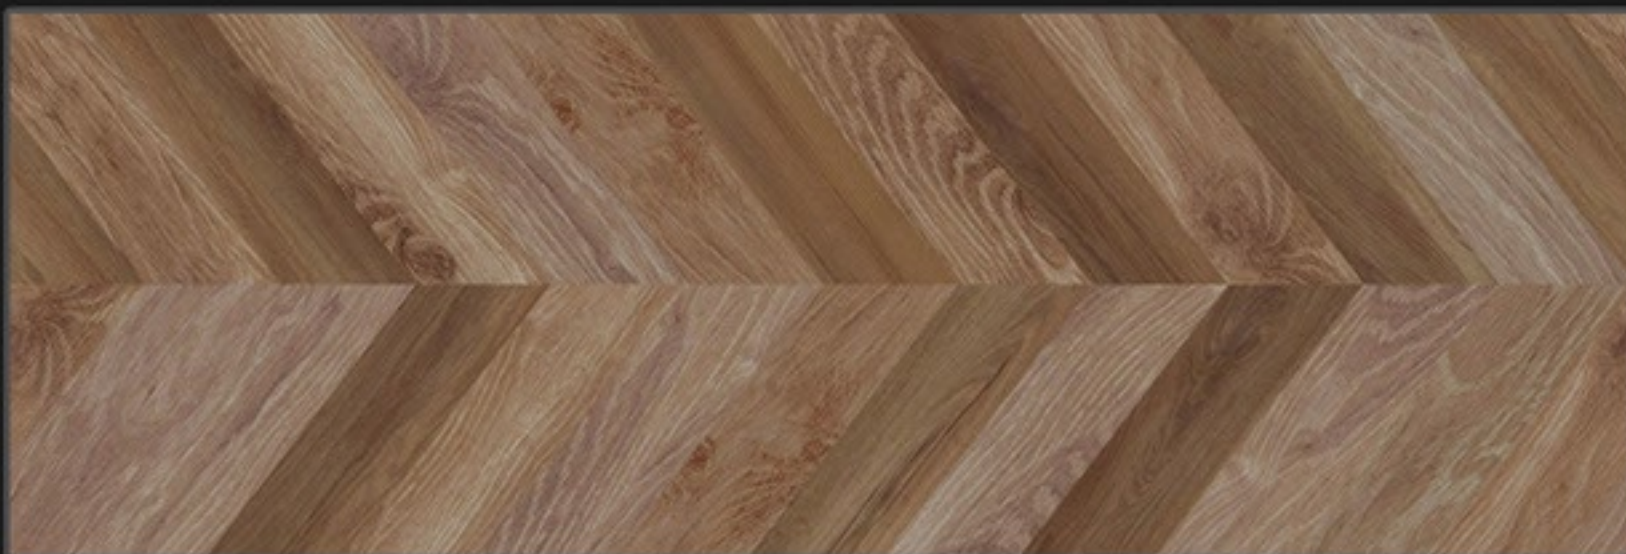

WWW.ABADISTILE.COM

—  ABADIS TILE —

BEIGE WOOD LINE 40X120 **6** FACES

MATT

WWW.ABADISTILE.COM

—  **ABADIS TILE** —

BEIGE WOOD LINE 40X120 6 FACES

MATT