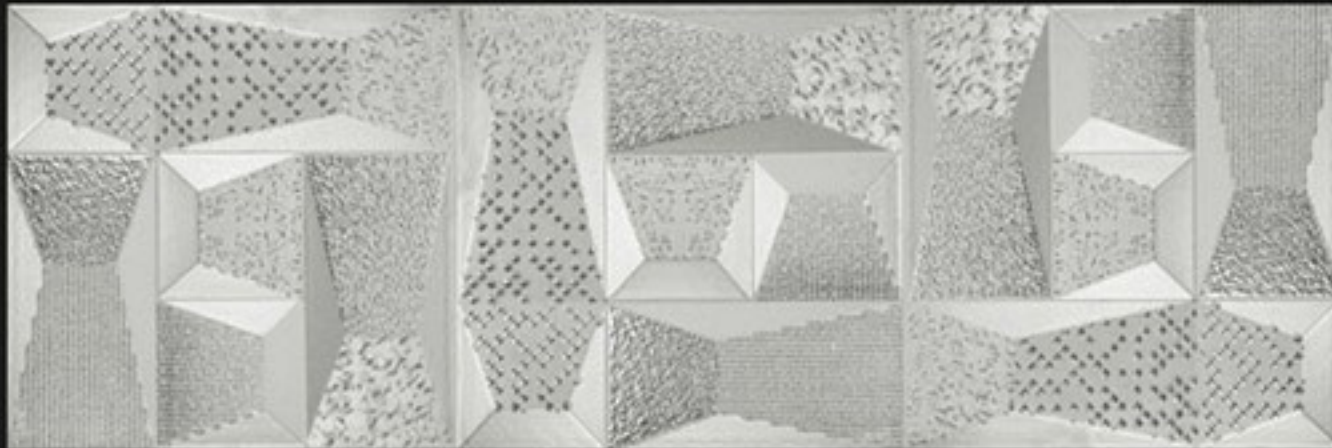

RIVERS SILVER 30X90 3 FACES
COATING SERIES

WWW.ABADISTILE.COM

—  ABADIS TILE —

RIVERS GOLD 30X90 3 FACES
COATING SERIES

WWW.ABADISTILE.COM

—  ABADIS TILE —

VENIS 30X90 3 FACES

VENIS GOLD - VENIS SILVER 30X30 3 FACES