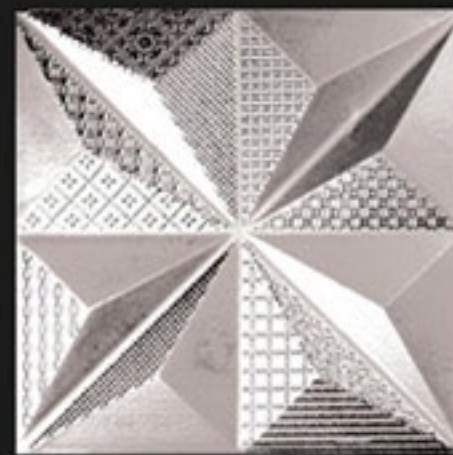

MARSHAL&MARIAL CREAM 30X90 1 FACES
MATT

WWW.ABADISTILE.COM

—  ABADIS TILE —

RIVERS 30X90 3 FACES

RIVERS GOLD - RIVERS SILVER 30X30 3 FACES

COATING SERIES

WWW.ABADISTILE.COM

— ABADIS TILE —