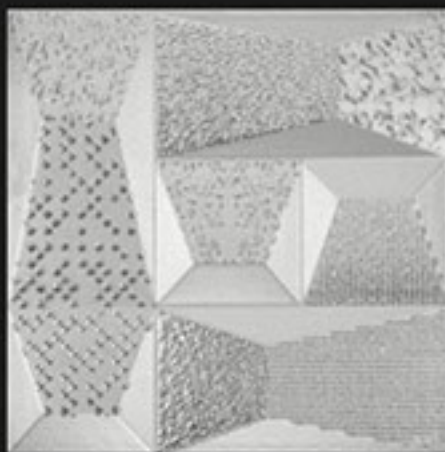

RIVERS SILVER 30X90 3 FACES
COATING SERIES

WWW.ABADISTILE.COM

—  ABADIS TILE —

RIVERS GOLD 30X90 3 FACES
COATING SERIES

WWW.ABADISTILE.COM

—  ABADIS TILE —

VENIS 30X90 3 FACES

VENIS GOLD - VENIS SILVER 30X30 3 FACES