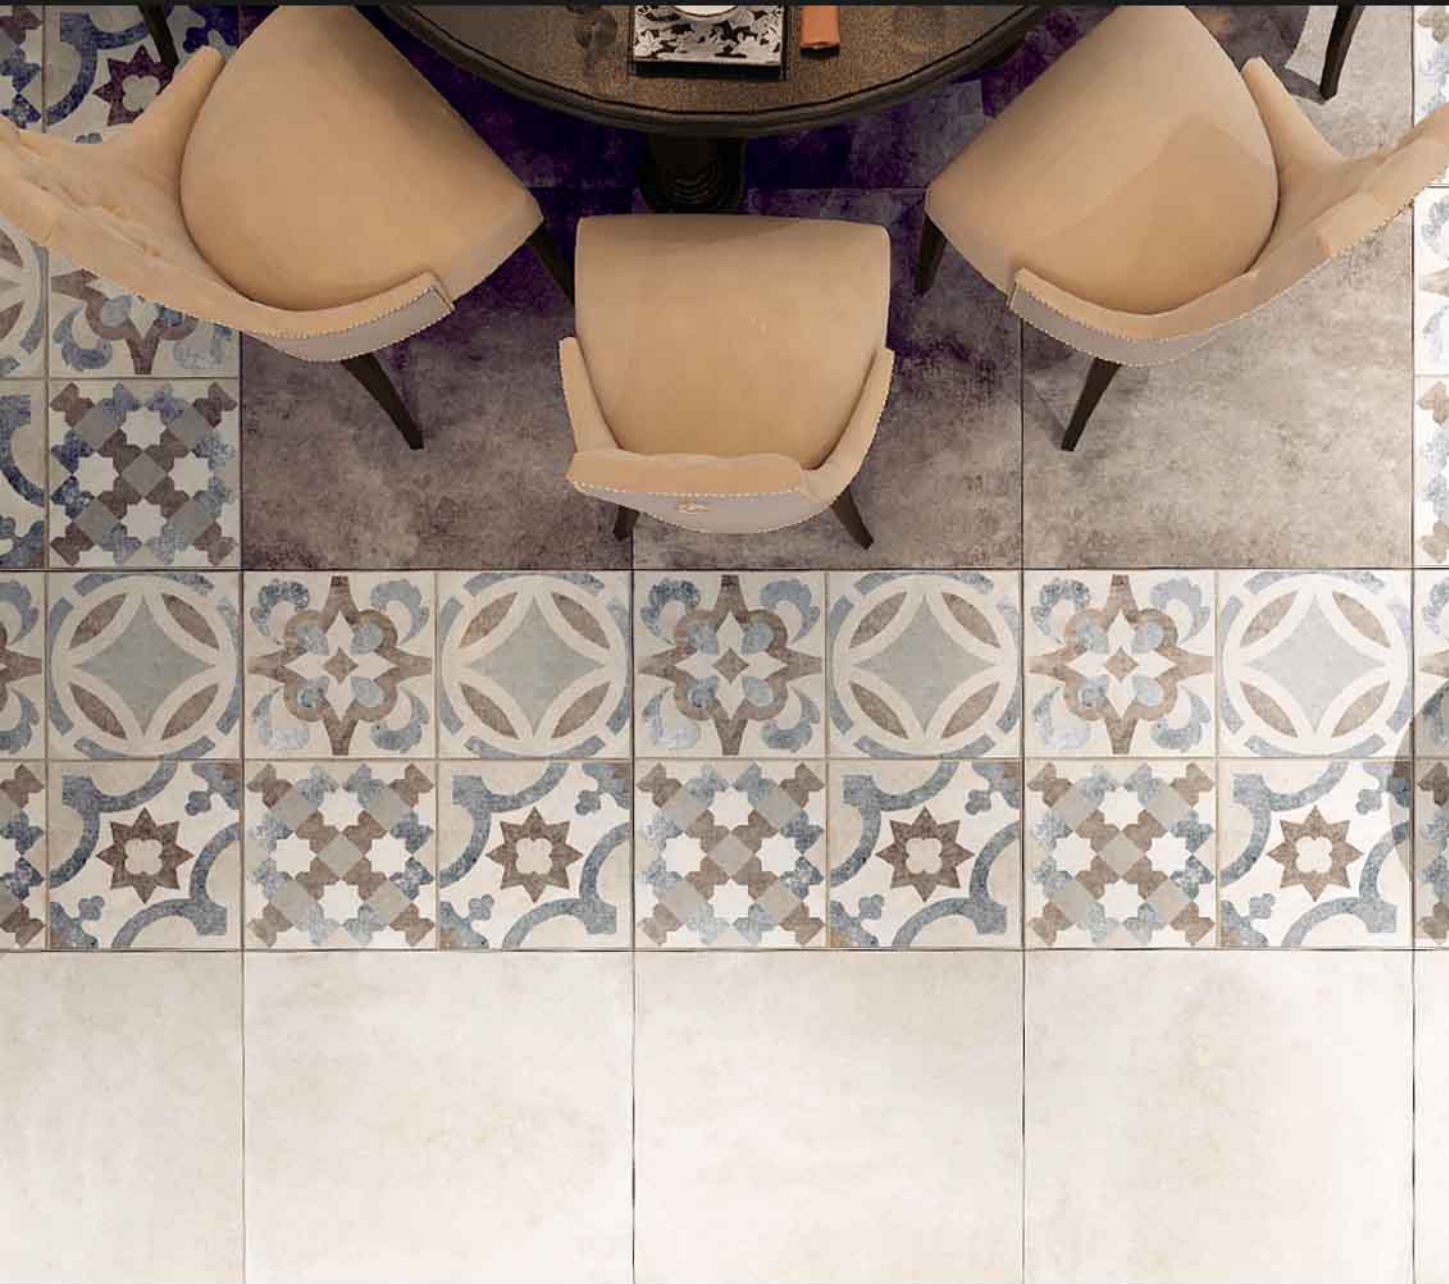

ABADIS TILE

PEDRA 75X75 3 FACES
MATT

WWW.ABADISTILE.COM