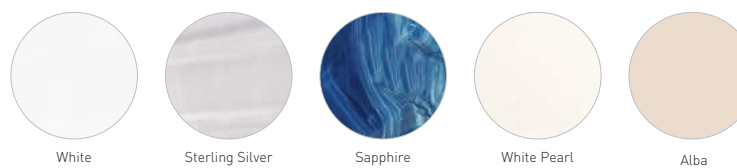

2 Covermate

3 Solarlight

“Save your planet”

4 Towel Bar

5 Steps

“Your safety is our higher priority”

Steps Color Options

Coastal Grey

Vanilia Orange
Rose Eucalyptus
Citrus Wild Berry
Melon

10 Shell

“Rigid acrylic Shell”

Shell Color Options

11 Body Panel

“Synthetic wood, Long life, easy maintenance”

Body Panel Color Options

FEATURES